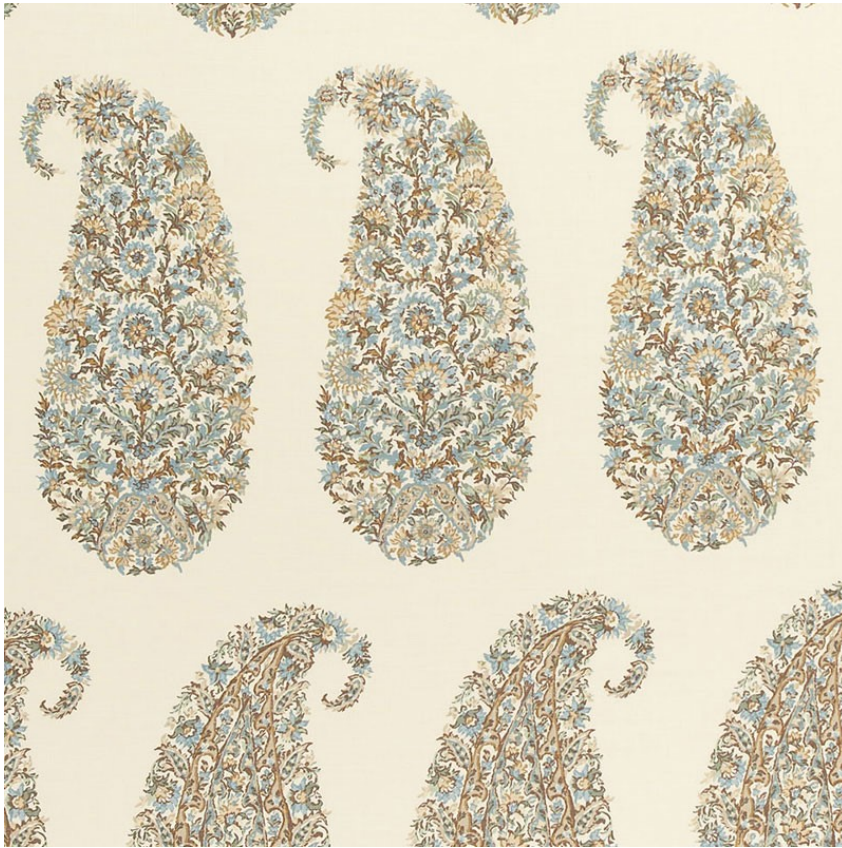

173780

SHIRALA PAISLEY

COLOR: AQUA TYPE: FABRIC

**WHAT MAKES THIS SPECIAL**

Since 1889 we've been setting the bar with our exceptional products. A passion for beauty, respect for classicism and eye for the cutting edge are woven into everything we do.

**WIDTH**  
53 1/2" WIDE (136CM)

**VERTICAL REPEAT**  
51" (130CM)

**CONTENT**  
88% LINEN, 12%  
POLYAMIDE

**LIGHT FASTNESS**  
N/A

**HORIZONTAL REPEAT**  
13 3/8" (34CM)

**MATCH**  
STRAIGHT

**PERFORMANCE**  
N/A