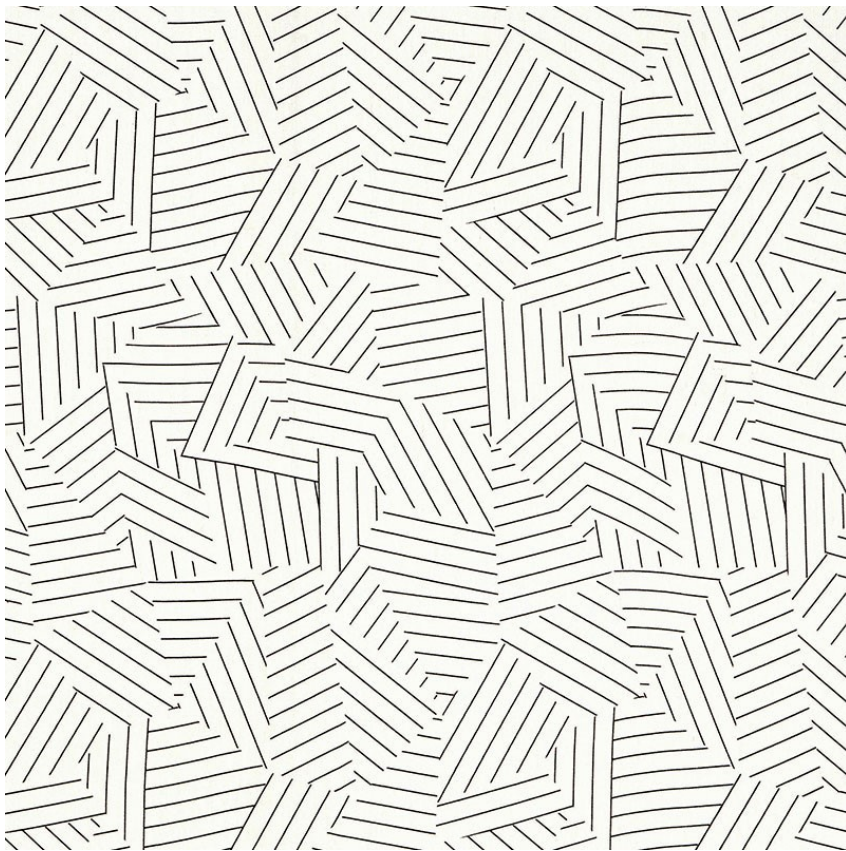

176050

DECONSTRUCTED STRIPE

COLOR: BLACK TYPE: FABRIC

WHAT MAKES THIS SPECIAL

This graphic collage of stripes is an homage to the legendary decorator Albert Hadley. Also available as a wallcovering and indoor/outdoor fabric.

To check stock and price, request a physical memo, reserve or place an order, sign in to your account on www.fschumacher.com or our iOS app, or give us a call at 1-800-673-4221

WIDTH
54" (137CM)

VERTICAL REPEAT
18" (46CM)

CONTENT
100% LINEN

LIGHT FASTNESS
40 HOURS

HORIZONTAL REPEAT
13 1/2" (34CM)

MATCH
STRAIGHT

PERFORMANCE
WYZENBEEK 15,000

COUNTRY OF FINISH
UNITED STATES OF AMERICA

SCHUMACHER

FABRIC WALLPAPER TRIM FURNITURE CUSTOM/CONTRACT
RUGS AND CARPETS AVAILABLE AT PATTERSONFLYNNMARTIN.COM