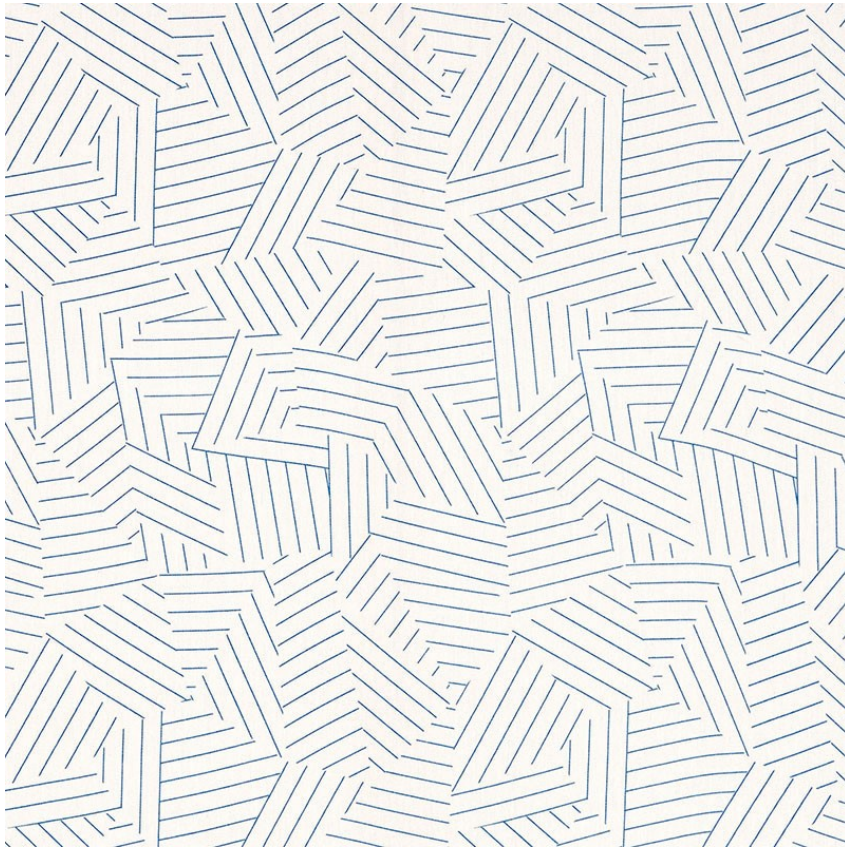

176052

DECONSTRUCTED STRIPE

COLOR: COBALT TYPE: FABRIC

WHAT MAKES THIS SPECIAL

This graphic collage of stripes is an homage to the legendary decorator Albert Hadley. Also available as a wallcovering and indoor/outdoor fabric.

To check stock and price, request a physical memo, reserve or place an order, sign in to your account on www.fschumacher.com or our iOS app, or give us a call at **1-800-673-4221**

WIDTH
54" (137CM)

VERTICAL REPEAT
18" (46CM)

CONTENT
100% LINEN

LIGHT FASTNESS
40 HOURS

HORIZONTAL REPEAT
13 1/2" (34CM)

MATCH
STRAIGHT

PERFORMANCE
WYZENBEEK 15,000

COUNTRY OF FINISH
UNITED STATES OF AMERICA

SCHUMACHER

FABRIC WALLPAPER TRIM FURNITURE CUSTOM/CONTRACT
RUGS AND CARPETS AVAILABLE AT PATTERSONFLYNNMARTIN.COM