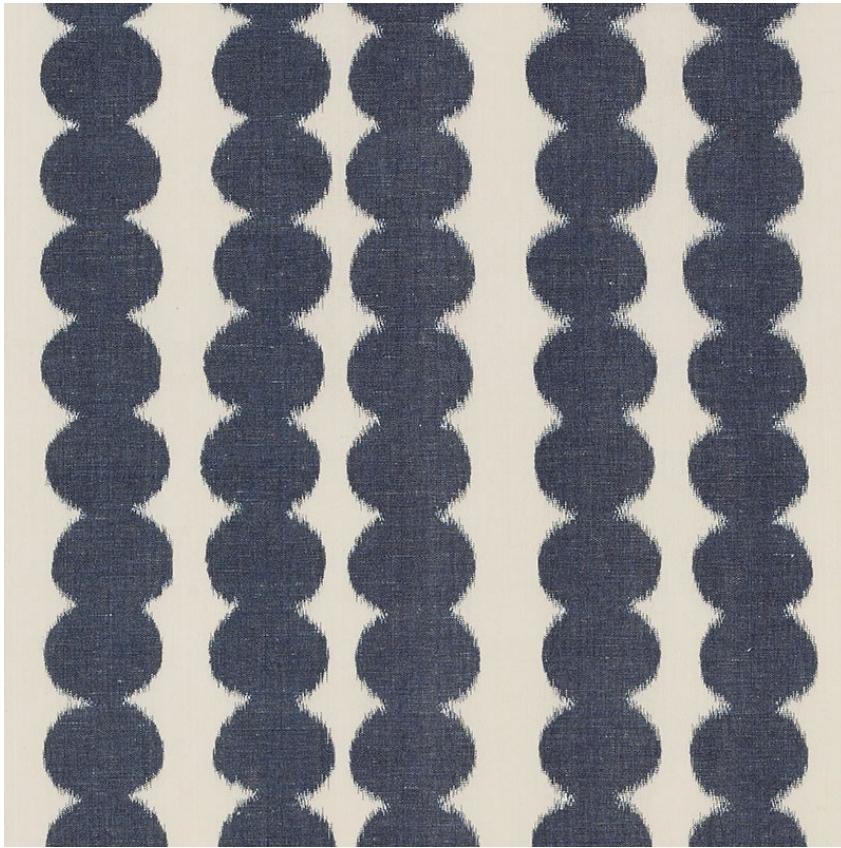

176251

FULL CIRCLE

COLOR: NAVY TYPE: FABRIC

#### WHAT MAKES THIS SPECIAL

When an artisanal warp print meets a graphic stripe made of circles, the results are enchanting.

To check stock and price, request a physical memo, reserve or place an order, sign in to your account on [www.fschumacher.com](http://www.fschumacher.com) or our iOS app, or give us a call at 1-800-673-4221

WIDTH  
55" (140CM)

VERTICAL REPEAT  
12 1/2" (32CM)

CONTENT  
60% COTTON, 40% LINEN

LIGHT FASTNESS  
40 HOURS

HORIZONTAL REPEAT  
18 1/2" (47CM)

MATCH  
STRAIGHT

PERFORMANCE  
MARTINDALE 8,000

COUNTRY OF FINISH  
INDIA