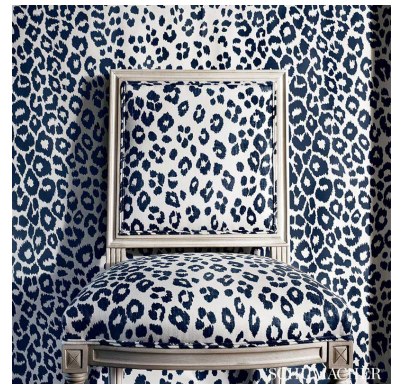

176453

ICONIC LEOPARD

COLOR: SKY TYPE: FABRIC

#### WHAT MAKES THIS SPECIAL

We first introduced this sexy pattern in the 1970s. In 11 versatile colors, it's eternally chic. Also available as a wallcovering.

To check stock and price, request a physical memo, reserve or place an order, sign in to your account on [www.fschumacher.com](http://www.fschumacher.com) or our iOS app, or give us a call at 1-800-673-4221

WIDTH  
53" (135CM)

VERTICAL REPEAT  
26 3/4" (68CM)

CONTENT  
100% LINEN

LIGHT FASTNESS  
40 HOURS

HORIZONTAL REPEAT  
26 1/2" (67CM)

MATCH  
STRAIGHT

PERFORMANCE  
N/A

COUNTRY OF FINISH  
UNITED STATES OF  
AMERICA