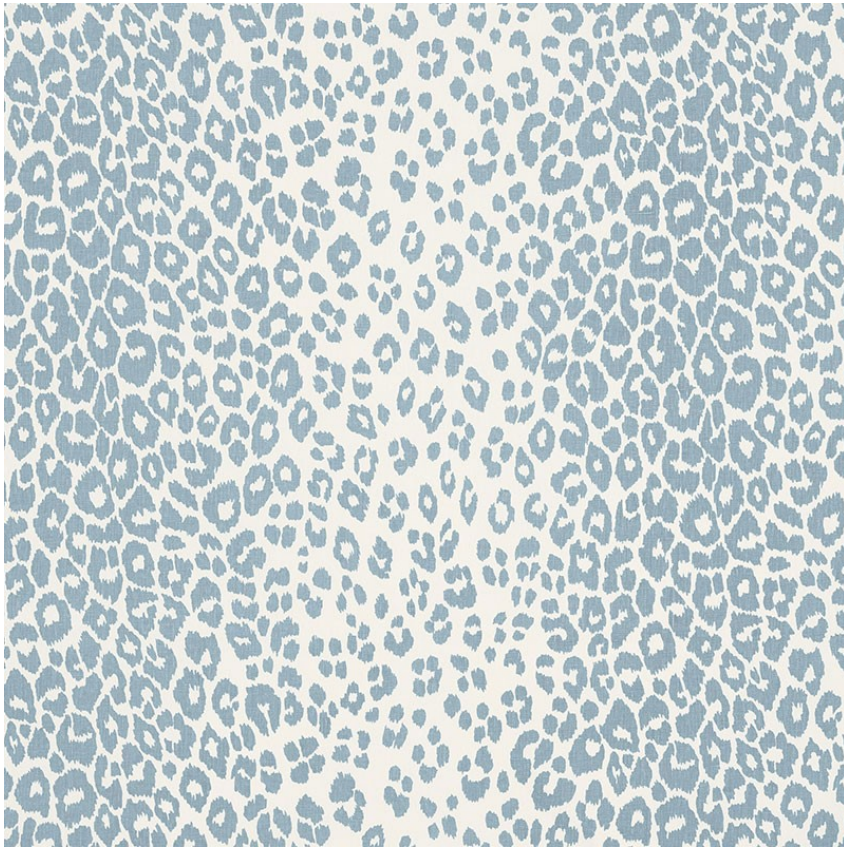

176453

ICONIC LEOPARD

COLOR: SKY TYPE: FABRIC

#### WHAT MAKES THIS SPECIAL

We first introduced this sexy pattern in the 1970s. In 11 versatile colors, it's eternally chic. Also available as a wallcovering.

To check stock and price, request a physical memo, reserve or place an order, sign in to your account on [www.fschumacher.com](http://www.fschumacher.com) or our iOS app, or give us a call at 1-800-673-4221

WIDTH  
53" (135CM)

VERTICAL REPEAT  
26 3/4" (68CM)

CONTENT  
100% LINEN

LIGHT FASTNESS  
40 HOURS

HORIZONTAL REPEAT  
26 1/2" (67CM)

MATCH  
STRAIGHT

PERFORMANCE  
N/A

COUNTRY OF FINISH  
UNITED STATES OF  
AMERICA