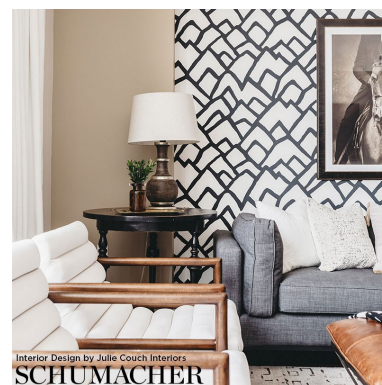

5003301

ZIMBA

COLOR: SOFT CHARTREUSE TYPE: WALLPAPER

WHAT MAKES THIS SPECIAL

One of our most loved designs, Zimba makes a graphically stylish statement. Available as a fabric and a wallcovering.

To check stock and price, request a physical memo, reserve or place an order, sign in to your account on www.fschumacher.com or our iOS app, or give us a call at 1-800-673-4221

WIDTH
27" WIDE (69CM)

VERTICAL REPEAT
32" (81CM)

CONTENT
N/A

LIGHT FASTNESS
N/A

HORIZONTAL REPEAT
27" (69CM)

MATCH
HALF DROP

PERFORMANCE
N/A

COUNTRY OF FINISH
UNITED STATES OF
AMERICA