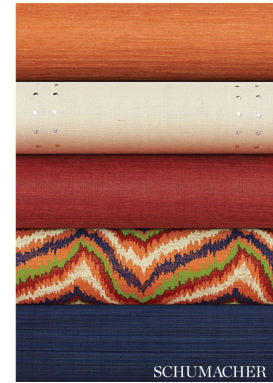

5004719

HARUKI SISAL

COLOR: MANDARIN TYPE: WALLPAPER

WHAT MAKES THIS SPECIAL

This classic sisal wallcovering boasts sheen, texture and an endless color palette. From chic neutrals to saturated hues, it offers a bevy of tactile options that are a sophisticated step above a simple paint job.

To check stock and price, request a physical memo, reserve or place an order, sign in to your account on www.fschumacher.com or our iOS app, or give us a call at **1-800-673-4221**

WIDTH

36" WIDE (91CM)

VERTICAL REPEAT

NONE

CONTENT

N/A

LIGHT FASTNESS

N/A

HORIZONTAL REPEAT

NONE