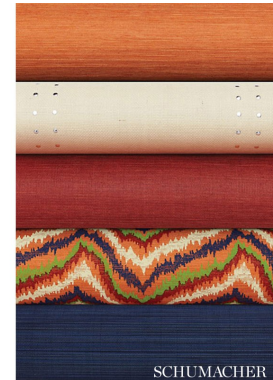

5004722

HARUKI SISAL

COLOR: INDIGO TYPE: WALLPAPER

WHAT MAKES THIS SPECIAL

This classic sisal wallcovering boasts sheen, texture and an endless color palette. From chic neutrals to saturated hues, it offers a bevy of tactile options that are a sophisticated step above a simple paint job.

To check stock and price, request a physical memo, reserve or place an order, sign in to your account on www.fschumacher.com or our iOS app, or give us a call at **1-800-673-4221**

WIDTH
36" WIDE (91CM)