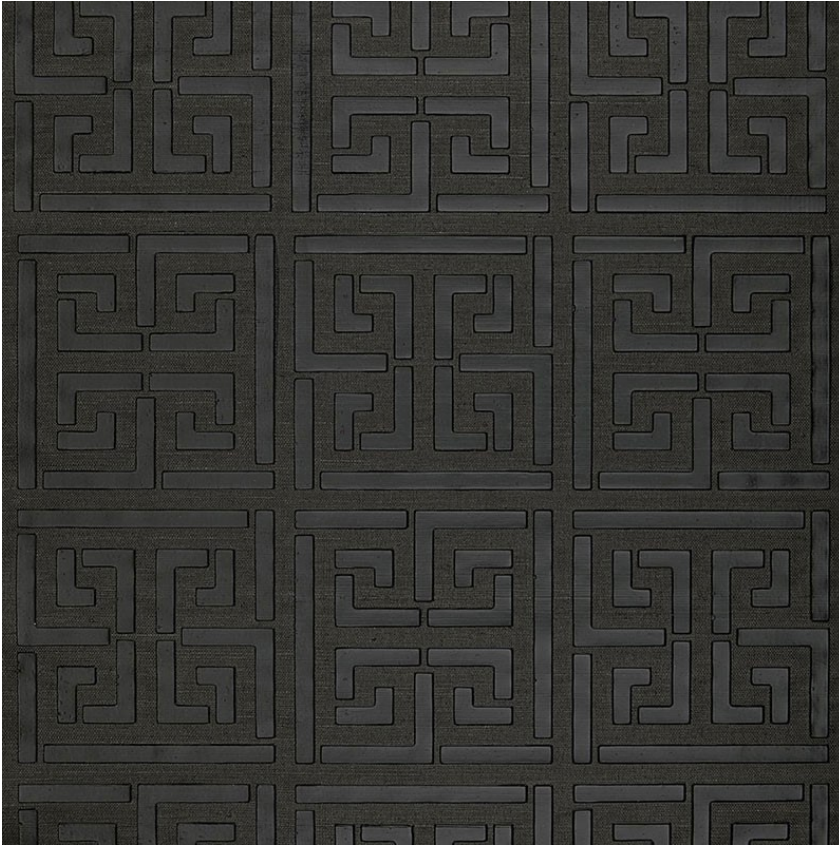

5005692

GREEK KEY SISAL

COLOR: JET TYPE: WALLPAPER

WHAT MAKES THIS SPECIAL

A classic Greek key pattern is hand-printed on a natural sisal ground for a stylishly dramatic statement.

To check stock and price, request a physical memo, reserve or place an order, sign in to your account on www.fschumacher.com or our iOS app, or give us a call at **1-800-673-4221**

WIDTH 34" WIDE (86CM)	VERTICAL REPEAT 17" (43CM)	CONTENT N/A	LIGHT FASTNESS N/A
HORIZONTAL REPEAT 34" (86CM)	MATCH STRAIGHT	PERFORMANCE N/A	COUNTRY OF FINISH UNITED STATES OF AMERICA

SCHUMACHER

FABRIC WALLPAPER TRIM FURNITURE CUSTOM/CONTRACT
RUGS AND CARPETS AVAILABLE AT PATTERSONFLYNNMARTIN.COM