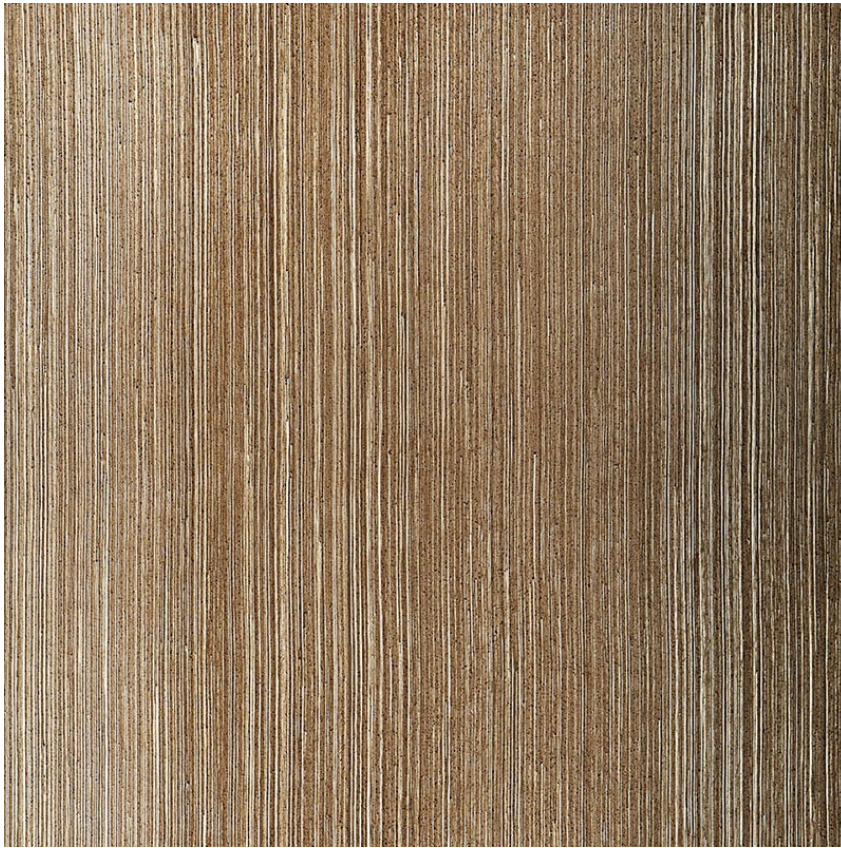

5005712

METALLIC STRIE

COLOR: SABLE TYPE: WALLPAPER

WHAT MAKES THIS SPECIAL

This exquisite wallcovering features a hand-dragged vertical strie on a luminous metallic ground. The effect is both beautifully subtle and unabashedly glamorous.