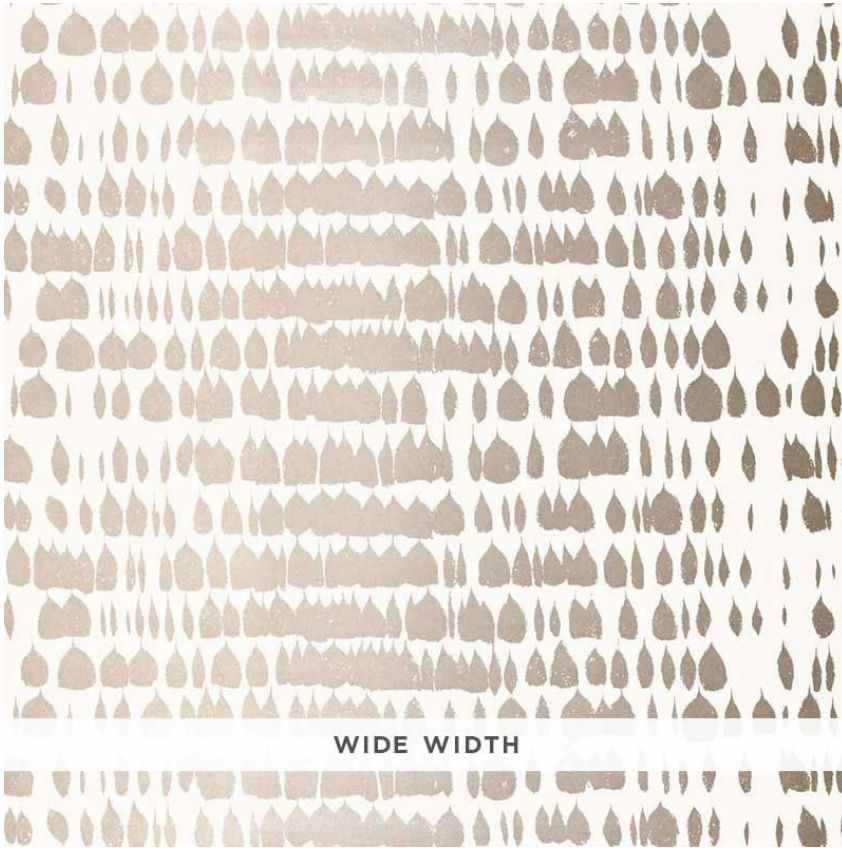

5005880

QUEEN OF SPAIN

COLOR: WARM SILVER TYPE: WALLPAPER

WIDE WIDTH

WHAT MAKES THIS SPECIAL

Introduced in 1963 and still fresh today, Queen of Spain has a painterly quality. A wonderful example of mid-century design, it is available as a fabric and a wallcovering.

To check stock and price, request a physical memo, reserve or place an order, sign in to your account on www.fschumacher.com or our iOS app, or give us a call at 1-800-673-4221

WIDTH
49" WIDE (124CM)

VERTICAL REPEAT
36" (91CM)

CONTENT
N/A

LIGHT FASTNESS
N/A

HORIZONTAL REPEAT
48" (122CM)

MATCH
STRAIGHT

PERFORMANCE
N/A

COUNTRY OF FINISH
UNITED KINGDOM

SCHUMACHER

FABRIC WALLPAPER TRIM FURNITURE CUSTOM/CONTRACT
RUGS AND CARPETS AVAILABLE AT PATTERSONFLYNNMARTIN.COM