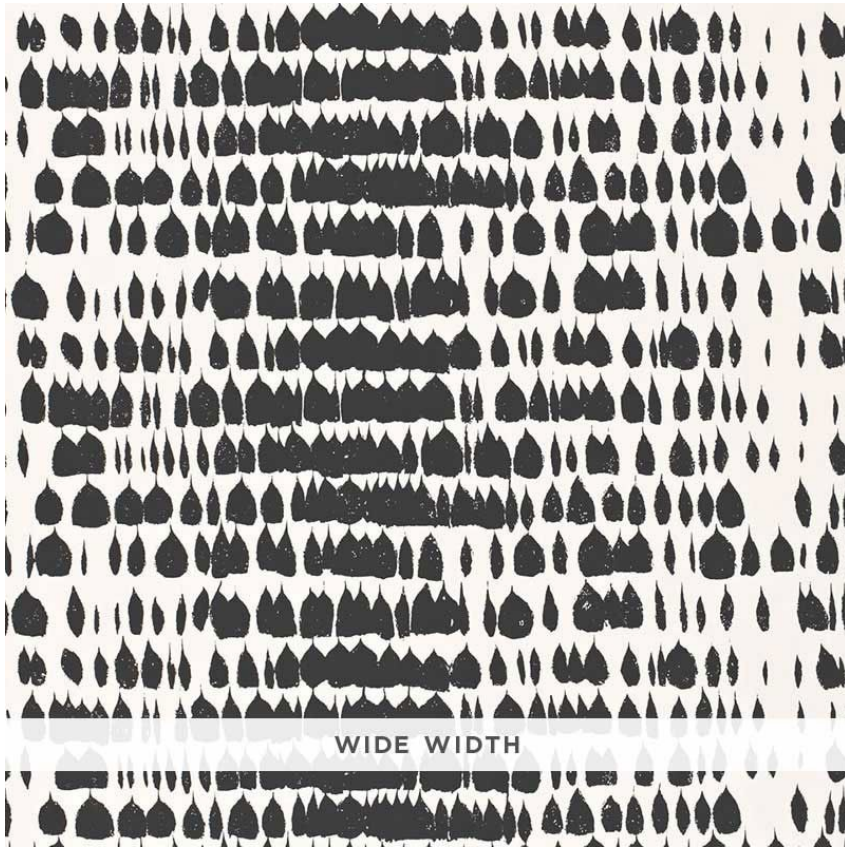

5005881

QUEEN OF SPAIN

COLOR: BLACK TYPE: WALLPAPER

WHAT MAKES THIS SPECIAL

Introduced in 1963 and still fresh today, Queen of Spain has a painterly quality. A wonderful example of mid-century design, it is available as a fabric and a wallcovering.

To check stock and price, request a physical memo, reserve or place an order, sign in to your account on www.fschumacher.com or our iOS app, or give us a call at 1-800-673-4221

WIDTH

49" WIDE (124CM)

VERTICAL REPEAT

36" (91CM)

CONTENT

N/A

LIGHT FASTNESS

N/A

HORIZONTAL REPEAT

48" (122CM)

MATCH