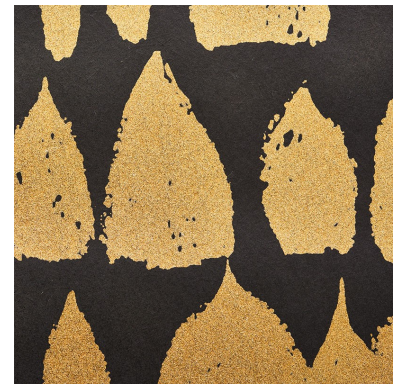

5005884

QUEEN OF SPAIN

COLOR: GOLD TYPE: WALLPAPER

WHAT MAKES THIS SPECIAL

Introduced in 1963 and still fresh today, this pattern has a lively, painterly quality- and is a wonderful example of mid-century design. Also available as a fabric.

VERTICAL REPEAT
36" (91CM)

CONTENT
N/A

LIGHT FASTNESS
N/A

HORIZONTAL REPEAT
48" (122CM)

MATCH
STRAIGHT

PERFORMANCE
N/A

COUNTRY OF FINISH
UNITED KINGDOM

SCHUMACHER