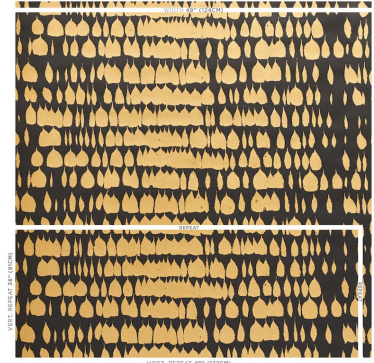

5005884

QUEEN OF SPAIN

COLOR: GOLD TYPE: WALLPAPER

WHAT MAKES THIS SPECIAL

Introduced in 1963 and still fresh today, this pattern has a lively, painterly quality- and is a wonderful example of mid-century design. Also available as a fabric.

To check stock and price, request a physical memo, reserve or place an order, sign in to your account on www.fschumacher.com or our iOS app, or give us a call at **1-800-673-4221**

WIDTH
49" WIDE (124CM)

VERTICAL REPEAT
36" (91CM)

CONTENT
N/A

LIGHT FASTNESS
N/A

HORIZONTAL REPEAT
48" (122CM)

MATCH
STRAIGHT

PERFORMANCE
N/A

COUNTRY OF FINISH
UNITED KINGDOM

SCHUMACHER