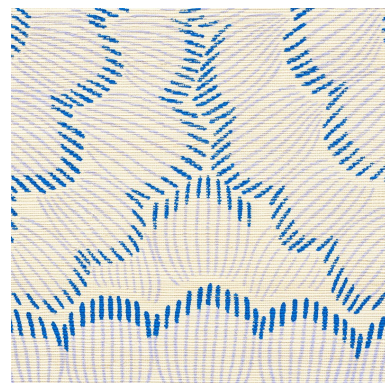

5006078

FEATHER BLOOM

COLOR: WISTERIA TYPE: WALLPAPER

WHAT MAKES THIS SPECIAL

Overscale blossoms in a radiating pattern make a delicate and dreamy statement. The natural sisal ground adds dimension and textural allure.

To check stock and price, request a physical memo, reserve or place an order, sign in to your account on www.fschumacher.com or our iOS app, or give us a call at **1-800-673-4221**

WIDTH
34" WIDE (86CM)

VERTICAL REPEAT
65 1/2" (166CM)

CONTENT
N/A

LIGHT FASTNESS
N/A

HORIZONTAL REPEAT
34" (86CM)

MATCH
STRAIGHT

PERFORMANCE
N/A

COUNTRY OF FINISH
UNITED STATES OF AMERICA

SCHUMACHER