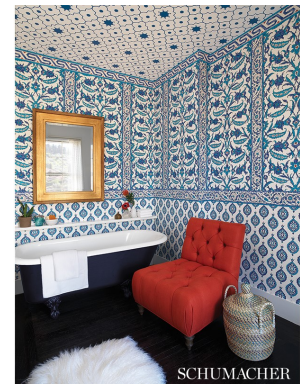

5006622

TAJ TRELLIS

COLOR: POMEGRANATE TYPE: WALLPAPER

WHAT MAKES THIS SPECIAL

This graphic wallcovering was inspired by a carved marble Jali window in Jaipur. The dynamic lattice pattern can enliven a ceiling, alcove or entire room.

To check stock and price, request a physical memo, reserve or place an order, sign in to your account on www.fschumacher.com or our iOS app, or give us a call at **1-800-673-4221**

WIDTH
27" WIDE (69CM)

VERTICAL REPEAT
13 1/2" (34CM)

CONTENT
N/A

LIGHT FASTNESS
N/A

HORIZONTAL REPEAT
13 1/2" (34CM)

MATCH
STRAIGHT

PERFORMANCE
N/A

COUNTRY OF FINISH
UNITED STATES OF
AMERICA

SCHUMACHER