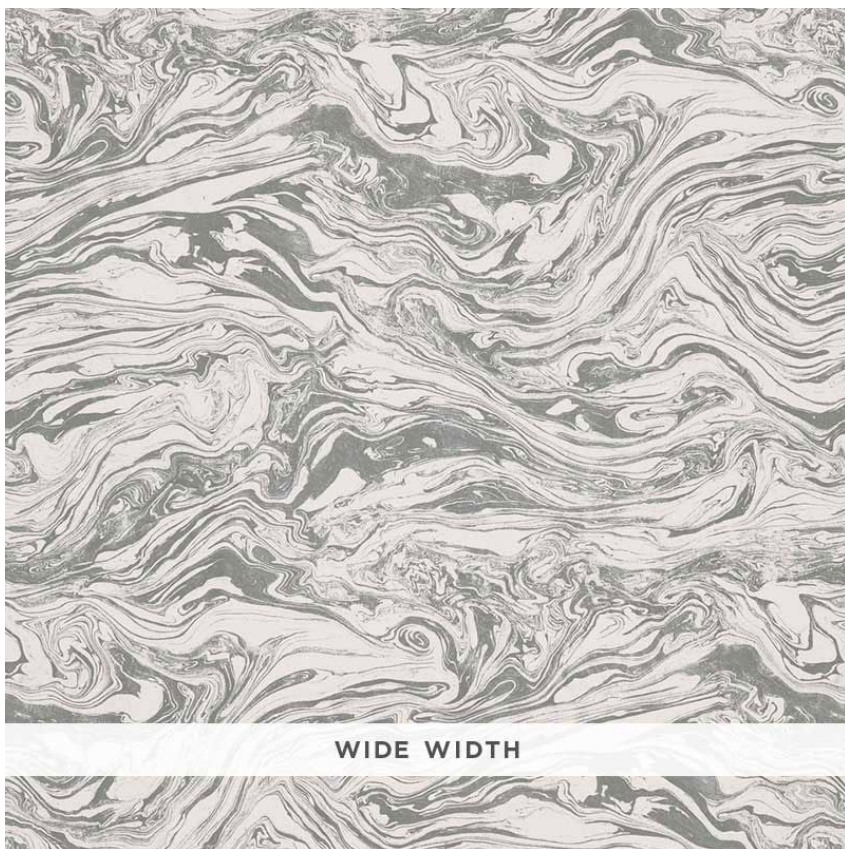

5006890

ROMEO

COLOR: CARRARA TYPE: WALLPAPER

WHAT MAKES THIS SPECIAL

Romeo captures the look of trompe l'oeil marble, an Italian craft created by a hand-swirling technique. Available as a fabric and a wallcovering, it has charm rooted in tradition.

VERTICAL REPEAT
36" (91CM)

CONTENT
N/A

LIGHT FASTNESS
N/A

HORIZONTAL REPEAT
27 1/8" (69CM)

MATCH
STRAIGHT

PERFORMANCE
N/A

COUNTRY OF FINISH
UNITED KINGDOM

SCHUMACHER