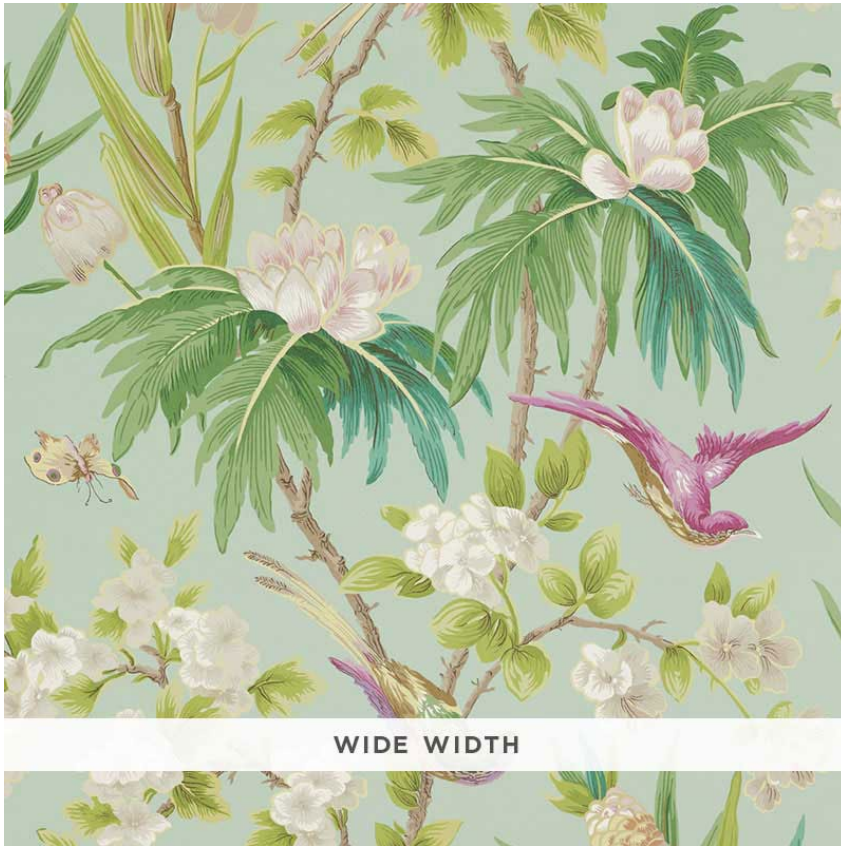

5006971

SEYCHELLES

COLOR: SEA TYPE: WALLPAPER

WIDE WIDTH

#### WHAT MAKES THIS SPECIAL

Based on a document print, this detailed pattern has extraordinary beauty and depth, with brightly plumed birds and lush tropical blooms. Available as a fabric and a wallcovering.

WIDTH  
52 3/4" WIDE ( 134CM)

VERTICAL REPEAT  
51 1/4" (130CM)

CONTENT  
N/A

LIGHT FASTNESS  
N/A

HORIZONTAL REPEAT  
26 3/8" (67CM)

MATCH  
STRAIGHT

PERFORMANCE  
N/A

COUNTRY OF FINISH  
UNITED KINGDOM