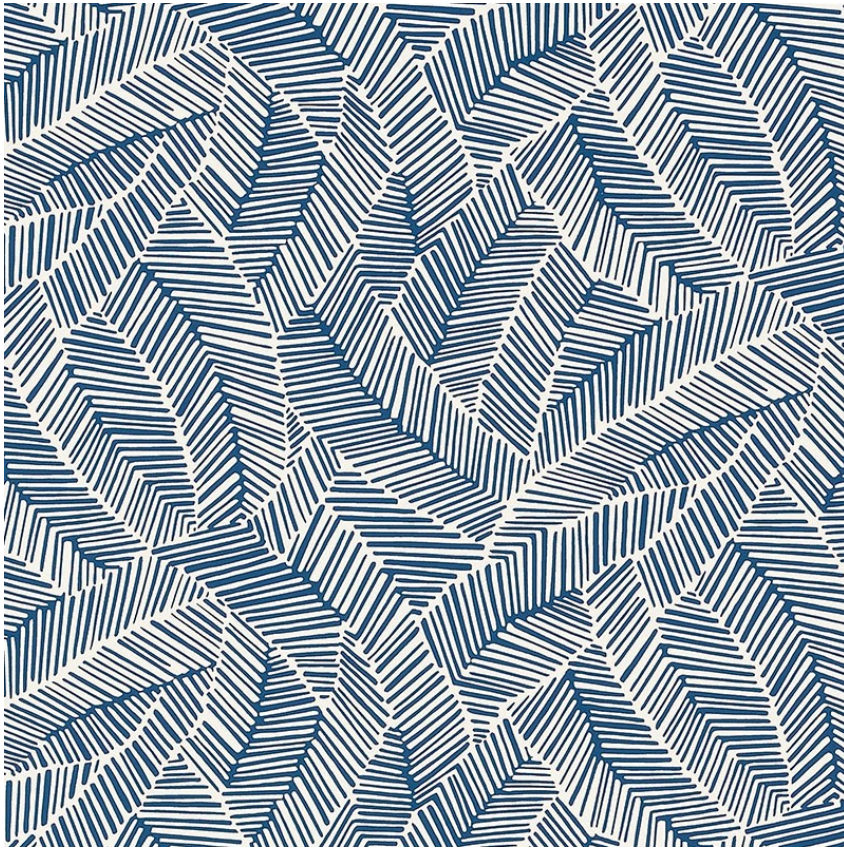

5007533

ABSTRACT LEAF

COLOR: NAVY TYPE: WALLPAPER

WHAT MAKES THIS SPECIAL

Dense foliage is pared down to a graphic play of lines in this chic, abstracted pattern. This pattern is available as a fabric and a wallcovering.

VERTICAL REPEAT
25 1/4" (64CM)

CONTENT
N/A

LIGHT FASTNESS
N/A

HORIZONTAL REPEAT
27" (69CM)

MATCH
STRAIGHT

PERFORMANCE
N/A

COUNTRY OF FINISH
UNITED STATES OF AMERICA

SCHUMACHER