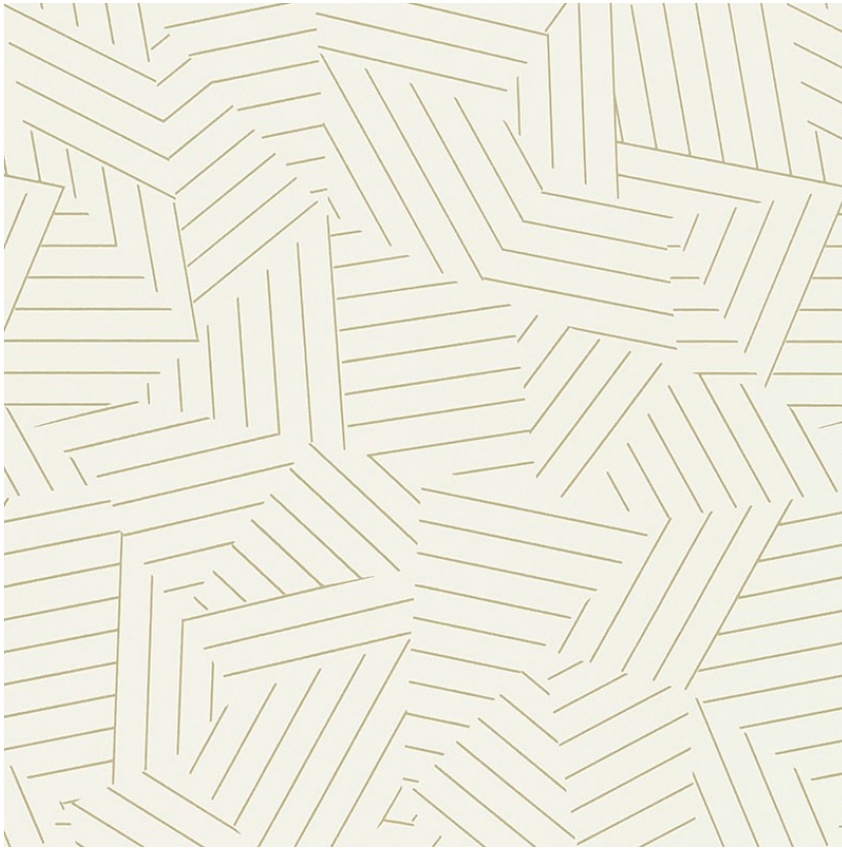

5007970

DECONSTRUCTED STRIPE

COLOR: GREIGE TYPE: WALLPAPER

WHAT MAKES THIS SPECIAL

This collage of stripes is an homage to the legendary decorator Albert Hadley. Its graphic presence is available as a wallcovering and a printed linen fabric.

VERTICAL REPEAT
18" (46CM)

CONTENT
N/A

LIGHT FASTNESS
N/A

HORIZONTAL REPEAT
13 1/2" (34CM)

MATCH
STRAIGHT

PERFORMANCE
N/A

COUNTRY OF FINISH
UNITED STATES OF
AMERICA

SCHUMACHER