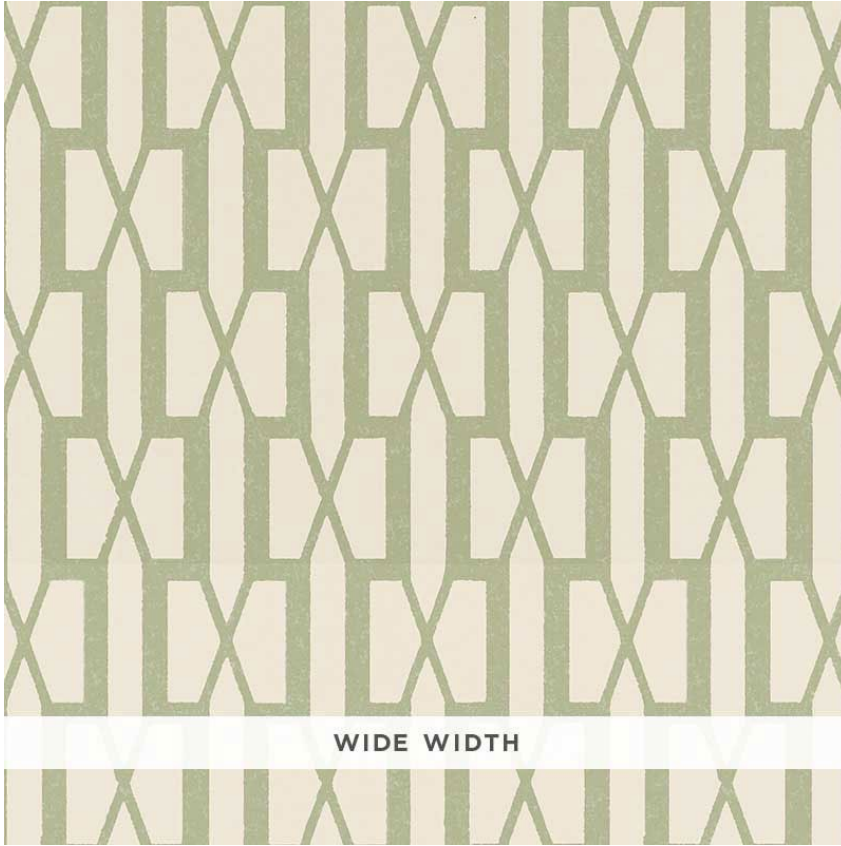

5007993

BELVEDERE

COLOR: SAGE TYPE: WALLPAPER

WHAT MAKES THIS SPECIAL

An updated trellis pattern that's handsome yet delicate. This pattern is available as a fabric and a wallcovering.

To check stock and price, request a physical memo, reserve or place an order, sign in to your account on www.fschumacher.com or our iOS app, or give us a call at 1-800-673-4221

WIDTH
53 7/8" (137CM)

VERTICAL REPEAT
4 1/8" (10CM)

CONTENT
N/A

LIGHT FASTNESS
N/A

HORIZONTAL REPEAT
3" (8CM)

MATCH
STRAIGHT

PERFORMANCE
N/A

COUNTRY OF FINISH
UNITED KINGDOM