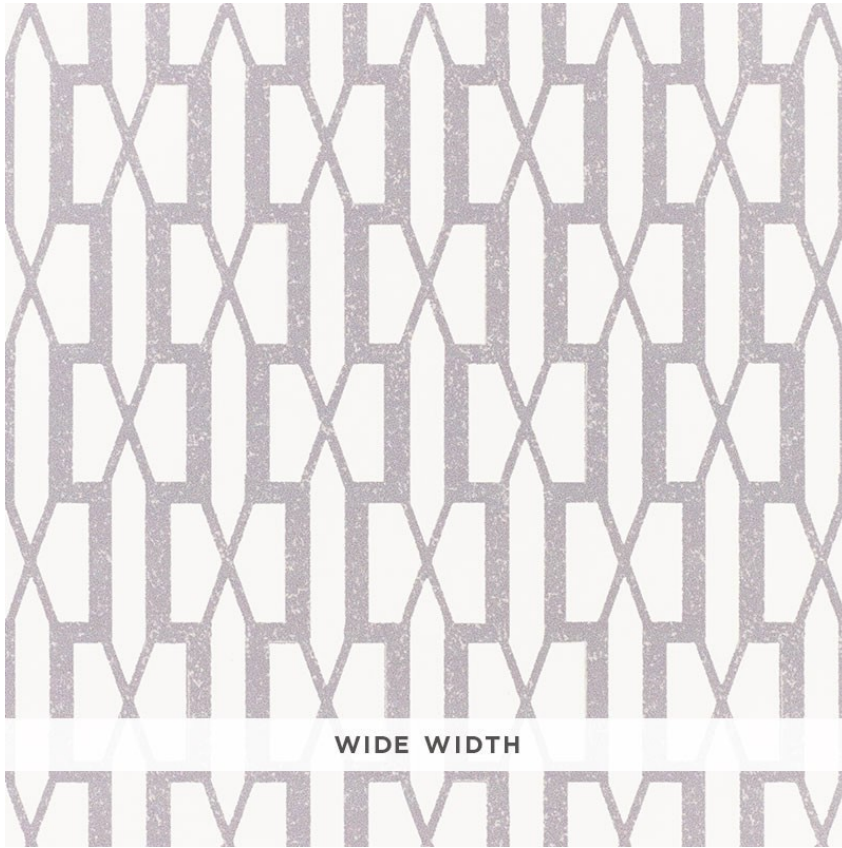

5007999

BELVEDERE

COLOR: GREY TYPE: WALLPAPER

WHAT MAKES THIS SPECIAL

An updated trellis pattern that's handsome yet delicate. This pattern by Veere Grenney is available as a fabric and a wallcovering.

To check stock and price, request a physical memo, reserve or place an order, sign in to your account on www.fschumacher.com or our iOS app, or give us a call at **1-800-673-4221**

WIDTH
53 1/2" (136 CM)

VERTICAL REPEAT
8 1/4" (21CM)

CONTENT
N/A

LIGHT FASTNESS
N/A

HORIZONTAL REPEAT
3" (8CM)

MATCH
STRAIGHT

PERFORMANCE
N/A

COUNTRY OF FINISH
UNITED STATES OF
AMERICA