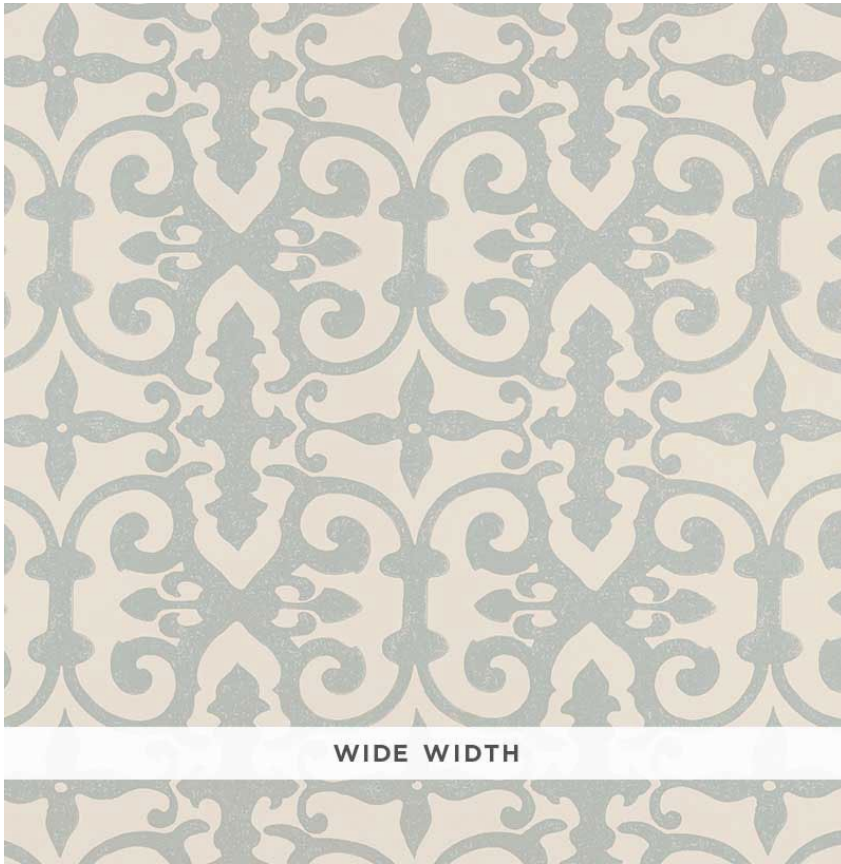

5008044

FERNE PARK

COLOR: ORPINGTON BLUE TYPE: WALLPAPER

WHAT MAKES THIS SPECIAL

Regal yet relaxed, Ferne Park is an intricate and highly decorative print. This hand-blocked pattern gives exceptional depth and beauty. Also available as a linen fabric.

To check stock and price, request a physical memo, reserve or place an order, sign in to your account on www.fschumacher.com or our iOS app, or give us a call at **1-800-673-4221**

WIDTH

53" (135CM)

VERTICAL REPEAT

10 1/2" (27CM)

CONTENT

N/A

LIGHT FASTNESS

N/A

HORIZONTAL REPEAT

10 1/4" (26CM)

MATCH