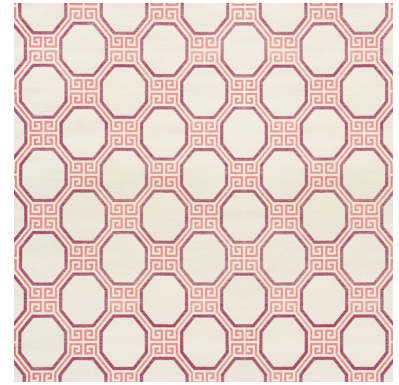

5008935

OCTAVIA SISAL

COLOR: CINNABAR TYPE: WALLPAPER

WHAT MAKES THIS SPECIAL

An eye-catching octagonal pattern accented with Greek keys, Octavia takes on a different look depending on whether it's printed on a sisal, paperweave or metallic ground.

To check stock and price, request a physical memo, reserve or place an order, sign in to your account on www.fschumacher.com or our iOS app, or give us a call at **1-800-673-4221**

WIDTH

34 1/2" (88CM)

VERTICAL REPEAT

11 3/4" (30CM)

CONTENT

N/A

LIGHT FASTNESS

N/A

HORIZONTAL REPEAT

11 1/4" (29CM)

MATCH