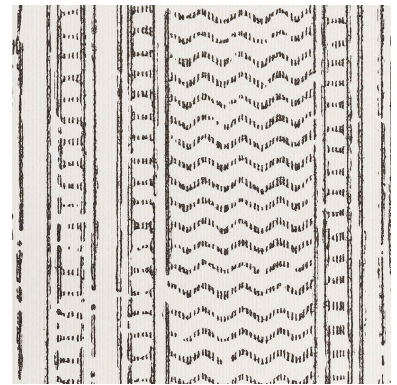

5009840

MOHAVE

COLOR: CARBON TYPE: WALLPAPER

WHAT MAKES THIS SPECIAL

Evoking artisanal, handblocked prints, Mohave is a delicate stripe with intentional, irregular jags. Subtle variations are part of its unique beauty. Also a fabric.

To check stock and price, request a physical memo, reserve or place an order, sign in to your account on www.fschumacher.com or our iOS app, or give us a call at **1-800-673-4221**

WIDTH
20 1/4" (51CM)

VERTICAL REPEAT
29 7/8" (76CM)

CONTENT
N/A

LIGHT FASTNESS
N/A

HORIZONTAL REPEAT
20 1/4" (51CM)

MATCH
STRAIGHT

PERFORMANCE
N/A

COUNTRY OF FINISH
UNITED KINGDOM

SCHUMACHER