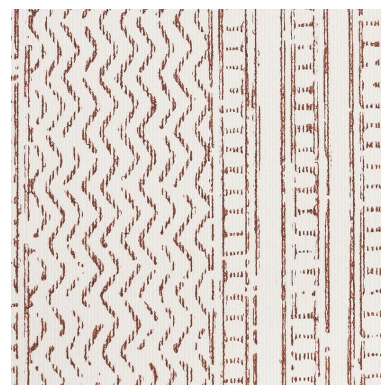

5009841

MOHAVE

COLOR: SEPIA TYPE: WALLPAPER

WHAT MAKES THIS SPECIAL

Evoking artisanal, handblocked prints, Mohave is a delicate stripe with intentional, irregular jags. Subtle variations are part of its unique beauty. Also a fabric.

To check stock and price, request a physical memo, reserve or place an order, sign in to your account on www.fschumacher.com or our iOS app, or give us a call at **1-800-673-4221**

WIDTH
20 1/4" (51CM)

VERTICAL REPEAT
29 7/8" (76CM)

CONTENT
N/A

LIGHT FASTNESS
N/A

HORIZONTAL REPEAT
20 1/4" (51CM)

MATCH
STRAIGHT

PERFORMANCE
N/A

COUNTRY OF FINISH
UNITED KINGDOM

SCHUMACHER