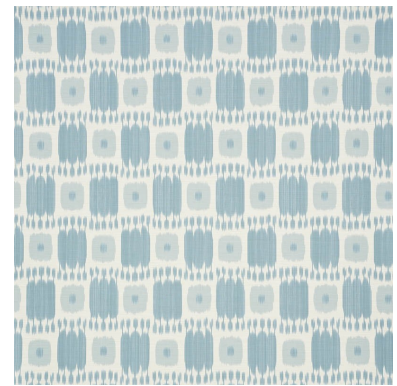

5009850

KANDIRA

COLOR: SKY TYPE: WALLPAPER

WHAT MAKES THIS SPECIAL

A painterly checkerboard design on a textural ground, Kandira is a versatile, graphic pattern derived from woven ikats. Also available as a fabric.

VERTICAL REPEAT
14 1/2" (37CM)

CONTENT
N/A

LIGHT FASTNESS
N/A

HORIZONTAL REPEAT
8 3/4" (22CM)

MATCH
STRAIGHT

PERFORMANCE
N/A

COUNTRY OF FINISH
UNITED KINGDOM

SCHUMACHER