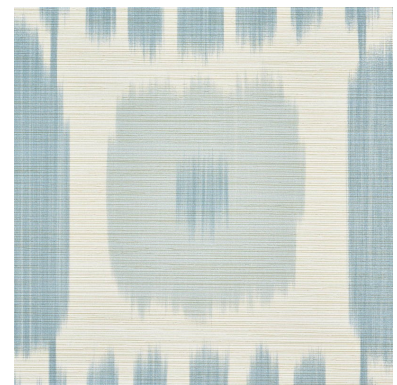

5009850

KANDIRA

COLOR: SKY TYPE: WALLPAPER

WHAT MAKES THIS SPECIAL

A painterly checkerboard design on a textural ground, Kandira is a versatile, graphic pattern derived from woven ikats. Also available as a fabric.

To check stock and price, request a physical memo, reserve or place an order, sign in to your account on www.fschumacher.com or our iOS app, or give us a call at **1-800-673-4221**

WIDTH
53 1/4" (136CM)

VERTICAL REPEAT
14 1/2" (37CM)

CONTENT
N/A

LIGHT FASTNESS
N/A

HORIZONTAL REPEAT
8 3/4" (22CM)

MATCH
STRAIGHT

PERFORMANCE
N/A

COUNTRY OF FINISH
UNITED KINGDOM

SCHUMACHER