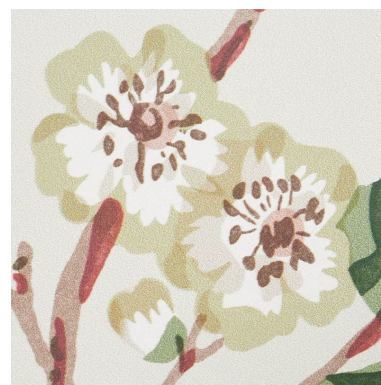

5009870

BETTY

COLOR: QUIET PINK TYPE: WALLPAPER

#### WHAT MAKES THIS SPECIAL

A lush tangle of tulips, roses and ranunculi climbs a trellis of branches in this gorgeous wallpaper design. Also available as a cotton chintz fabric.

To check stock and price, request a physical memo, reserve or place an order, sign in to your account on [www.fschumacher.com](http://www.fschumacher.com) or our iOS app, or give us a call at **1-800-673-4221**