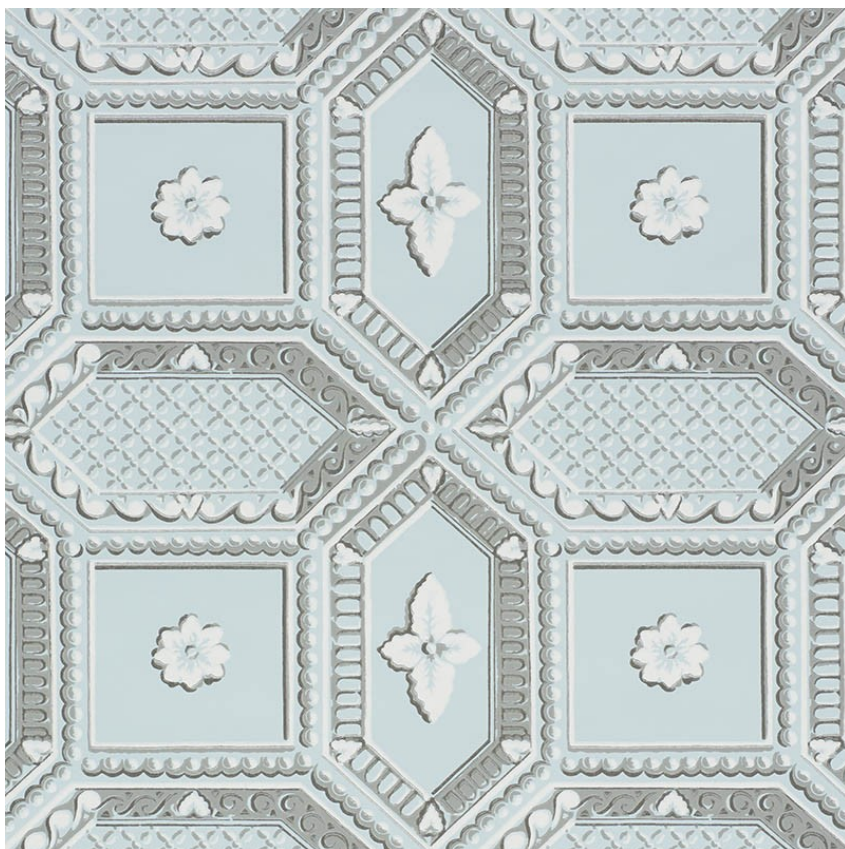

5009902

LACUNARIA

COLOR: SKY TYPE: WALLPAPER

**WHAT MAKES THIS SPECIAL**

Applied to a ceiling, this Lacunaria calls to mind the richly coffered ceilings of McKim, Mead & White. Crisscrossing beams and stylized florettes add a delicate flourish.

WIDTH  
27" (69CM)

VERTICAL REPEAT  
12 1/2" (32CM)

CONTENT  
N/A

LIGHT FASTNESS  
N/A

HORIZONTAL REPEAT  
13 1/2" (34CM)

MATCH  
NONE

PERFORMANCE  
N/A

COUNTRY OF FINISH  
UNITED STATES OF AMERICA