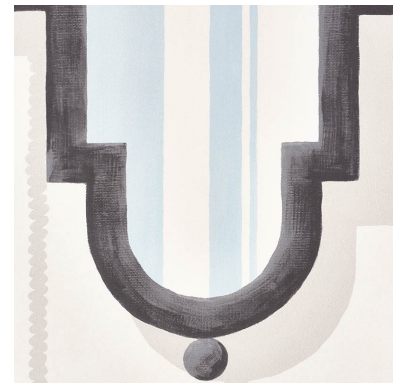

5009911

VILLA

COLOR: SKY TYPE: WALLPAPER

#### WHAT MAKES THIS SPECIAL

Villa is a panel design that instantly creates the look of a tented room. Its scalloped border and chic painterly tassels add instant personality to a room. Tenting ends at 53 1/2".

WIDTH  
54 1/2" (138CM)

VERTICAL REPEAT  
144" (366CM)

CONTENT  
N/A

LIGHT FASTNESS  
N/A

HORIZONTAL REPEAT  
54" (137CM)

MATCH  
NONE

PERFORMANCE  
N/A

COUNTRY OF FINISH  
UNITED KINGDOM