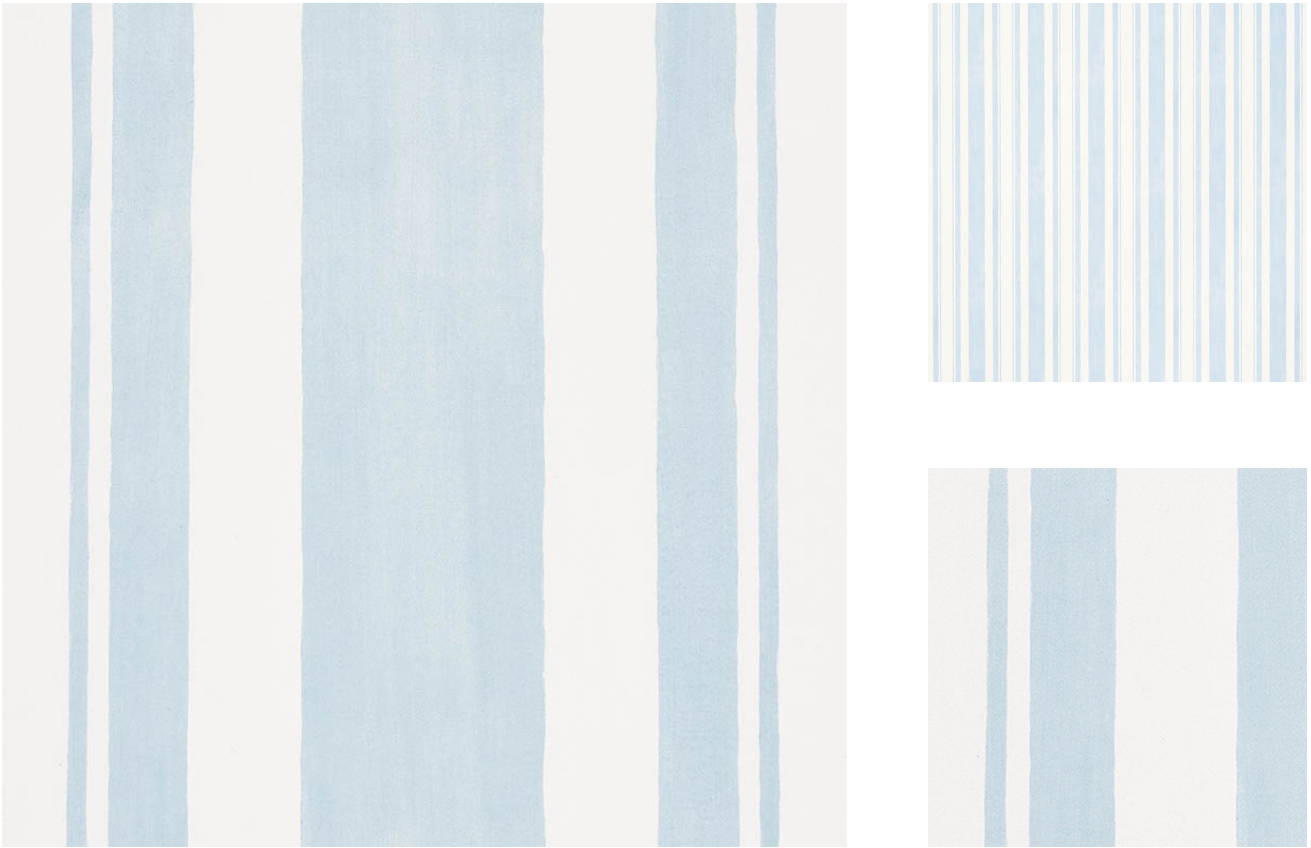

5009921

VILLA STRIPE

COLOR: SKY TYPE: WALLPAPER

**WHAT MAKES THIS SPECIAL**

This stylish multi-width stripe makes a bold statement on its own, and also coordinates with our Villa wallpaper panels to complete the illusion of a chic tented room.

WIDTH  
54 1/2" (138CM)

VERTICAL REPEAT  
NONE

CONTENT  
N/A

LIGHT FASTNESS  
N/A

HORIZONTAL REPEAT  
7 3/4" (20CM)

MATCH  
NONE

PERFORMANCE  
N/A

COUNTRY OF FINISH  
UNITED KINGDOM