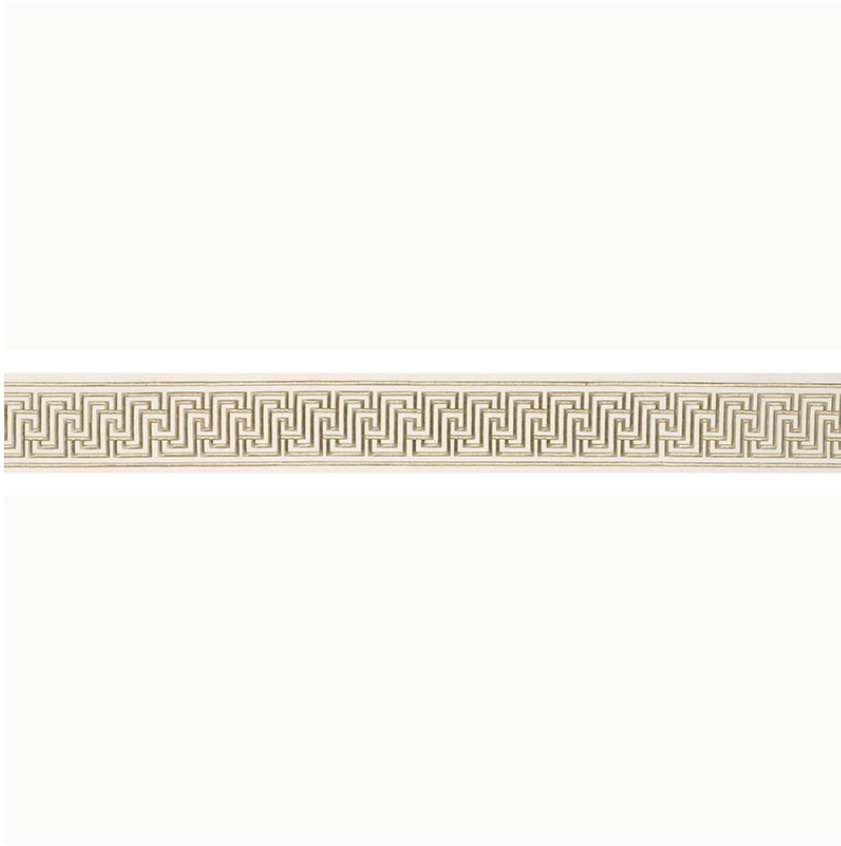

66144

LABYRINTH TAPE

COLOR: BRONZE TYPE: TRIM

WHAT MAKES THIS SPECIAL

These gutsy trims are perfect for the leading edge of curtains or anywhere you want to add instant glamour.

To check stock and price, request a physical memo, reserve or place an order, sign in to your account on www.fschumacher.com or our iOS app, or give us a call at **1-800-673-4221**

WIDTH
6" WIDE (15CM)

VERTICAL REPEAT
NONE

CONTENT
88% COTTON, 12% RAYON
EMBROIDERY

LIGHT FASTNESS
40 HOURS

HORIZONTAL REPEAT
2 1/2" (6CM)

MATCH
STRAIGHT

PERFORMANCE
N/A

COUNTRY OF FINISH
INDIA