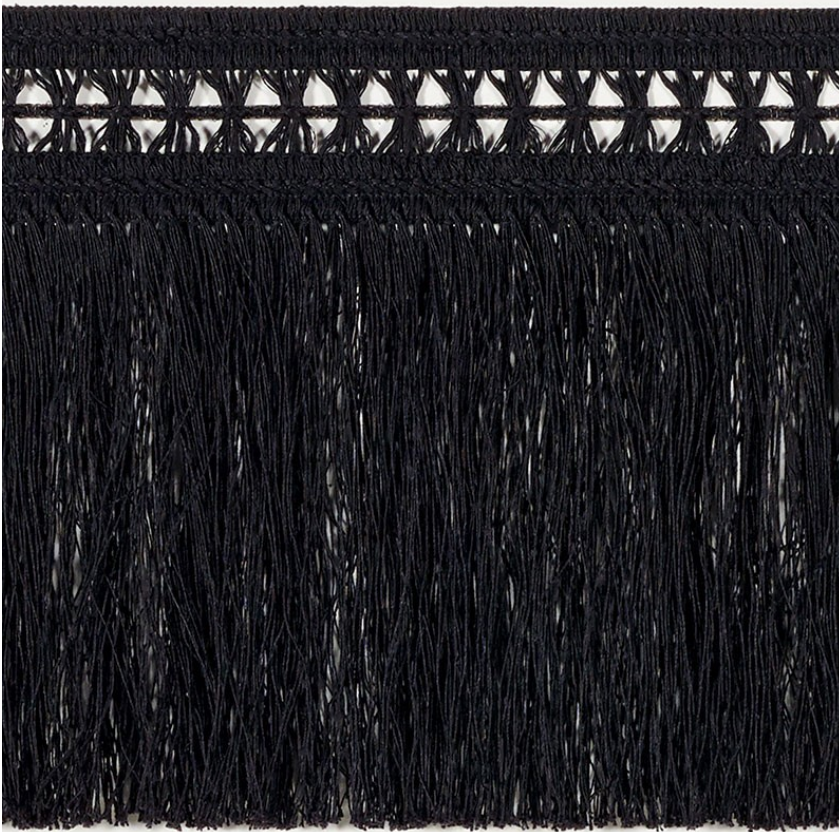

69270

HULA

COLOR: LAVA BLACK TYPE: TRIM

WIDTH  
8" WIDE (20CM)

VERTICAL REPEAT  
NONE

CONTENT  
100% LINEN

LIGHT FASTNESS  
N/A

HORIZONTAL REPEAT  
1/2" (1CM)

MATCH  
STRAIGHT

PERFORMANCE  
N/A

COUNTRY OF FINISH  
ITALY