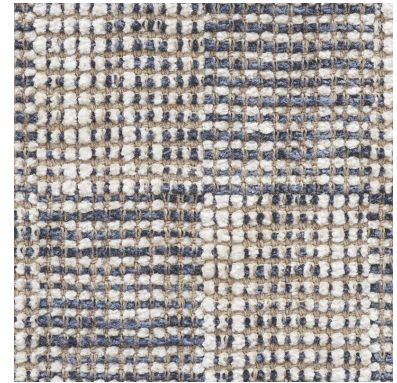

72481

YUMA

COLOR: STONE TYPE: FABRIC

#### WHAT MAKES THIS SPECIAL

A beautiful, tonal basketweave, Yuma has depth, nuance and sophistication. Chenille yarns account for its undeniable softness.

To check stock and price, request a physical memo, reserve or place an order, sign in to your account on [www.fschumacher.com](http://www.fschumacher.com) or our iOS app, or give us a call at 1-800-673-4221

WIDTH  
56 1/2" (144CM)

VERTICAL REPEAT  
3 1/2" (9CM)

CONTENT  
57% COTTON, 43%  
VISCOSE

LIGHT FASTNESS  
40 HOURS

HORIZONTAL REPEAT  
3" (8CM)

MATCH  
STRAIGHT

PERFORMANCE  
MARTINDALE 40,000

COUNTRY OF FINISH  
ITALY