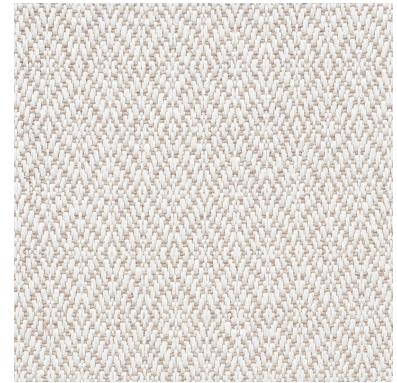

73841

DIAMOND WEAVE

COLOR: NATURAL TYPE: FABRIC

**INDOOR/OUTDOOR**

**WHAT MAKES THIS SPECIAL**

Made with 100% natural linen, this logic-defying, small-scale woven can be used inside or out. It resists fading, moisture, stains and mildew.

**WIDTH**  
54 1/2" (138CM)

**VERTICAL REPEAT**  
1 1/2" (4CM)

**CONTENT**  
100% LINEN

**LIGHT FASTNESS**  
6 YR GUAR

**HORIZONTAL REPEAT**  
3/4" (2CM)

**MATCH**  
STRAIGHT

**PERFORMANCE**  
MARTINDALE 18,000