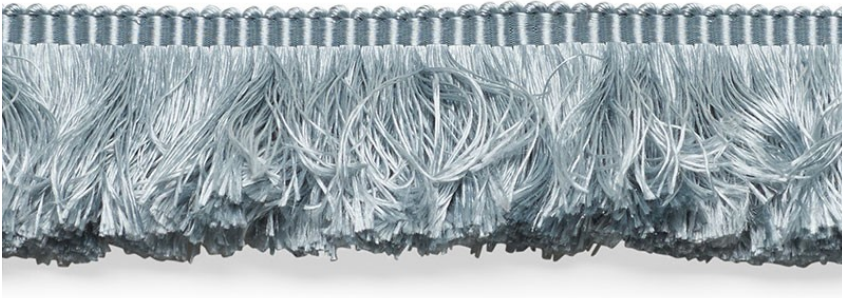

74582

FRANCOIS SILK BRUSH FRINGE

COLOR: CLOUD TYPE: TRIM

WHAT MAKES THIS SPECIAL

Available in a fabulous array of colors, this classic brush fringe, made of dense, fluffy silk, adds a luxurious and sophisticated edge to pillows and other decorative items.

To check stock and price, request a physical memo, reserve or place an order, sign in to your account on www.fschumacher.com or our iOS app, or give us a call at **1-800-673-4221**

WIDTH
1 5/8" (4CM)

VERTICAL REPEAT
NONE

CONTENT
100% SILK

LIGHT FASTNESS
N/A

HORIZONTAL REPEAT
NONE

MATCH
STRAIGHT

PERFORMANCE
N/A

COUNTRY OF FINISH
CHINA

SCHUMACHER

FABRIC WALLPAPER TRIM FURNITURE CUSTOM/CONTRACT
RUGS AND CARPETS AVAILABLE AT PATTERSONFLYNNMARTIN.COM