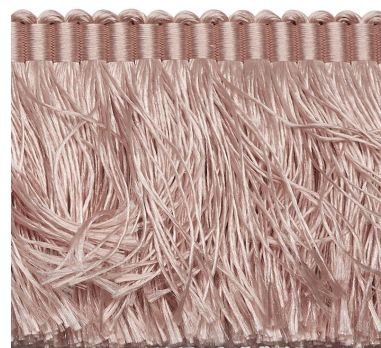

74596

FRANCOIS SILK BRUSH FRINGE

COLOR: BLUSH TYPE: TRIM

#### WHAT MAKES THIS SPECIAL

Available in a fabulous array of colors, this classic brush fringe, made of dense, fluffy silk, adds a luxurious and sophisticated edge to pillows and other decorative items.

WIDTH

1 5/8" (4CM)

VERTICAL REPEAT

NONE

CONTENT

100% SILK

LIGHT FASTNESS

N/A