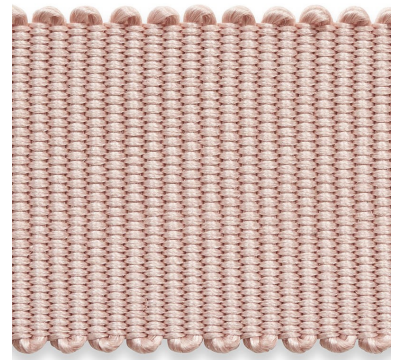

74676

PIERRE SILK GIMP

COLOR: BLUSH TYPE: TRIM

---

**WHAT MAKES THIS SPECIAL**

This exquisite silk gimp is a lovely woven embellishment with subtle texture and dimension. It is available in a range of colors and additional widths.

WIDTH  
3/4" (2CM)

VERTICAL REPEAT  
NONE

CONTENT  
100% SILK

LIGHT FASTNESS  
N/A

HORIZONTAL REPEAT  
NONE

MATCH  
STRAIGHT

PERFORMANCE  
N/A

COUNTRY OF FINISH  
CHINA