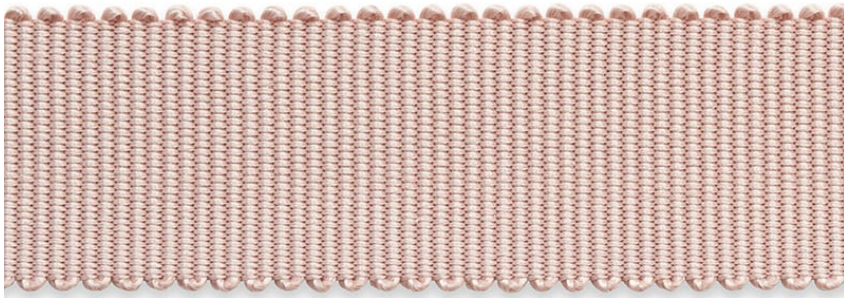

74676

PIERRE SILK GIMP

COLOR: BLUSH TYPE: TRIM

---

**WHAT MAKES THIS SPECIAL**

This exquisite silk gimp is a lovely woven embellishment with subtle texture and dimension. It is available in a range of colors and additional widths.

WIDTH  
3/4" (2CM)

VERTICAL REPEAT  
NONE

CONTENT  
100% SILK

LIGHT FASTNESS  
N/A

HORIZONTAL REPEAT  
NONE

MATCH  
STRAIGHT

PERFORMANCE  
N/A

COUNTRY OF FINISH  
CHINA