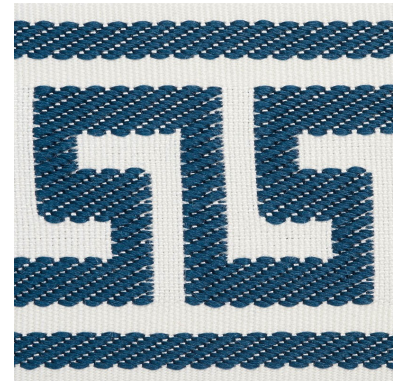

74706

ETIENNE SILK GREEK KEY

COLOR: NAVY TYPE: TRIM

#### WHAT MAKES THIS SPECIAL

A timeless motif with infinite uses, this classic Greek key tape is a beautiful silk jacquard weave. Available in a range of colors, it adds instant chic wherever it goes.

To check stock and price, request a physical memo, reserve or place an order, sign in to your account on [www.fschumacher.com](http://www.fschumacher.com) or our iOS app, or give us a call at **1-800-673-4221**

WIDTH  
2 1/4" (6CM)

VERTICAL REPEAT  
NONE

CONTENT  
63% FIBRANNE, 37% SILK

LIGHT FASTNESS  
N/A

HORIZONTAL REPEAT  
NONE

MATCH  
STRAIGHT

PERFORMANCE  
N/A

COUNTRY OF FINISH  
CHINA