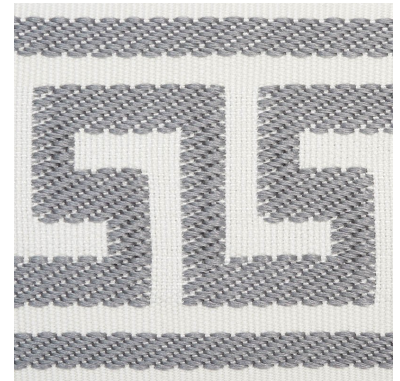

74708

ETIENNE SILK GREEK KEY

COLOR: GREY TYPE: TRIM

**WHAT MAKES THIS SPECIAL**

A timeless motif with infinite uses, this classic Greek key tape is a beautiful silk jacquard weave. Available in a range of colors, it adds instant chic wherever it goes.

WIDTH  
2 1/4" (6CM)

VERTICAL REPEAT  
NONE

CONTENT  
63% FIBRANNE, 37% SILK

LIGHT FASTNESS  
N/A

HORIZONTAL REPEAT  
NONE

MATCH  
STRAIGHT

PERFORMANCE  
N/A

COUNTRY OF FINISH  
CHINA