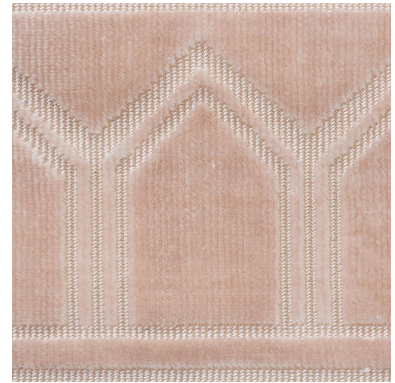

75733

VIZIER TAPE

COLOR: BLUSH TYPE: TRIM

WHAT MAKES THIS SPECIAL

This luxe cut-velvet tape features a unique, geometric pattern derived from Ottoman architecture. It's a sumptuous and substantial trim for upholstery, pillows or curtain panels.

To check stock and price, request a physical memo, reserve or place an order, sign in to your account on www.fschumacher.com or our iOS app, or give us a call at **1-800-673-4221**

WIDTH
4" (10CM)

VERTICAL REPEAT
NONE

CONTENT
58% VISCOSE, 42%
COTTON

LIGHT FASTNESS
N/A

HORIZONTAL REPEAT
2" (5CM)

MATCH
STRAIGHT

PERFORMANCE
N/A

COUNTRY OF FINISH
INDIA

SCHUMACHER

FABRIC WALLPAPER TRIM FURNITURE CUSTOM/CONTRACT
RUGS AND CARPETS AVAILABLE AT PATTERSONFLYNNMARTIN.COM