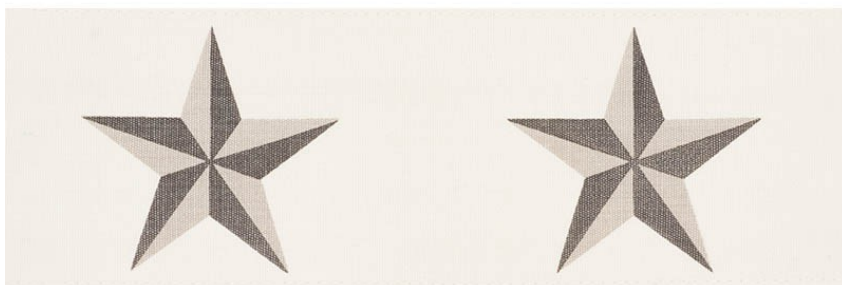

75831

ETOILE TAPE

COLOR: GREY TYPE: TRIM

WHAT MAKES THIS SPECIAL

This classic cotton tape, screenprinted with two-tone faceted stars, can be applied to pillows, upholstery, curtain panels and even walls for a dressy finishing touch.

NONE

CONTENT

100% COTTON

LIGHT FASTNESS

N/A

HORIZONTAL REPEAT

4 1/2" (11CM)

MATCH