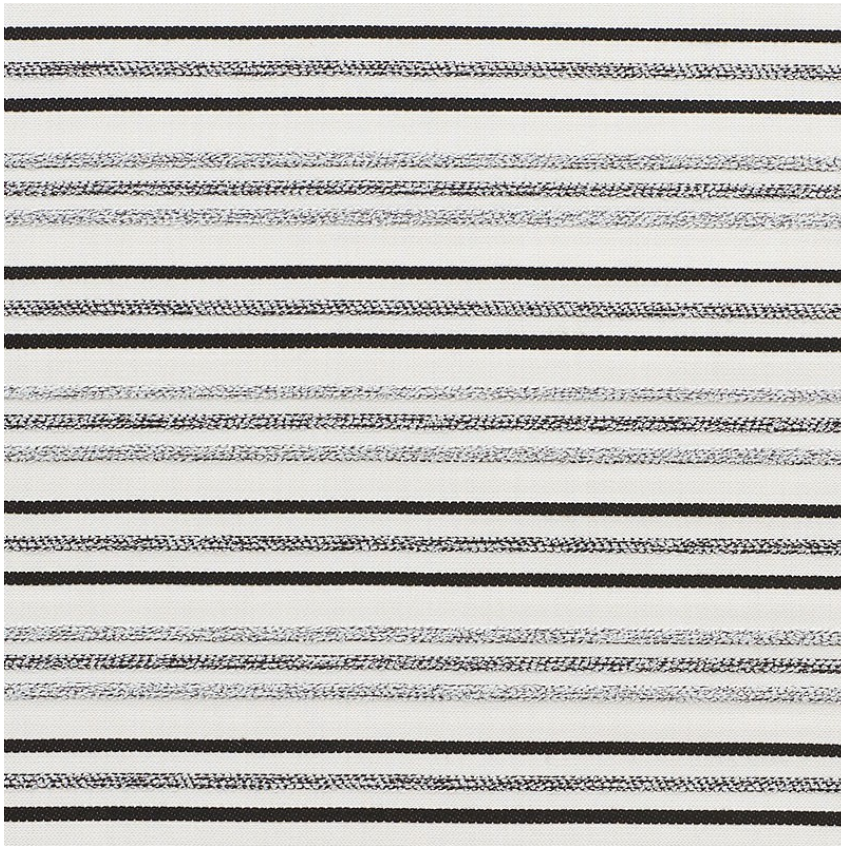

76350

POPLAR

COLOR: CARBON TYPE: FABRIC

WHAT MAKES THIS SPECIAL

This miraculous indoor/outdoor stripe features raised, multi-textured bands on a flatweave ground. Bouclé yarns give it extra dimension and just beckon to be touched.

VERTICAL REPEAT
4 1/8" (10CM)

CONTENT
100% ACRYLIC

LIGHT FASTNESS
6 YR GUAR

HORIZONTAL REPEAT
NONE

MATCH
STRAIGHT

PERFORMANCE
WYZENBEEK 12,000

COUNTRY OF FINISH
UNITED STATES OF
AMERICA

SCHUMACHER