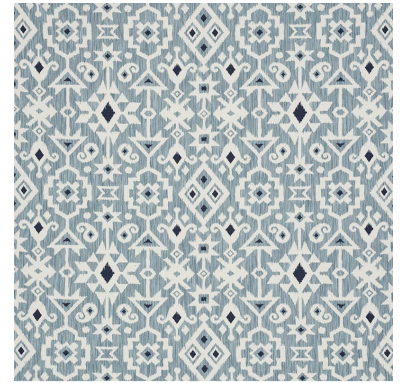

76521

CRUSOE IKAT

COLOR: SKY TYPE: FABRIC

WHAT MAKES THIS SPECIAL

Space-dyed yarns give this ikat a beautiful mélange effect. With fabulous dimension, it makes for an eye-catching, worldly upholstery fabric that feels at home just about anywhere.

VERTICAL REPEAT
23 1/2" (60CM)

CONTENT
65% COTTON, 35%
VISCOSE

LIGHT FASTNESS
N/A

HORIZONTAL REPEAT
28" (71CM)

MATCH
STRAIGHT

PERFORMANCE
MARTINDALE 14,000

COUNTRY OF FINISH
ITALY

SCHUMACHER