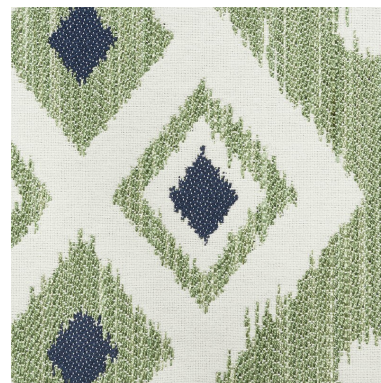

76522

CRUSOE IKAT

COLOR: GREEN TYPE: FABRIC

WHAT MAKES THIS SPECIAL

Space-dyed yarns give this ikat a beautiful mélange effect. With fabulous dimension, it makes for an eye-catching, worldly upholstery fabric that feels at home just about anywhere.

To check stock and price, request a physical memo, reserve or place an order, sign in to your account on www.fschumacher.com or our iOS app, or give us a call at **1-800-673-4221**

WIDTH
55 7/8" (142M)

VERTICAL REPEAT
23 1/2" (60CM)

CONTENT
65% COTTON, 35%
VISCOSE

LIGHT FASTNESS
N/A

HORIZONTAL REPEAT
28" (71CM)

MATCH
STRAIGHT

PERFORMANCE
MARTINDALE 14,000

COUNTRY OF FINISH
ITALY

SCHUMACHER