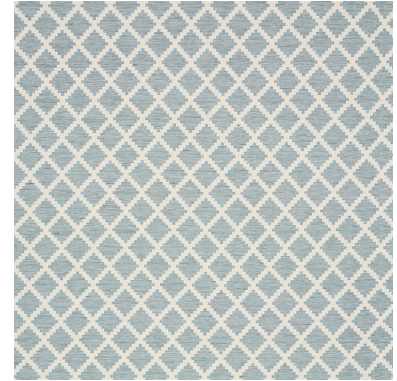

76543

TIBUR

COLOR: SKY TYPE: FABRIC

**WHAT MAKES THIS SPECIAL**

Softened by velvety chenille and twisted accent yarns, this stylish and durable woven geometric is a rich alternative to a basic.

To check stock and price, request a physical memo, reserve or place an order, sign in to your account on [www.fschumacher.com](http://www.fschumacher.com) or our iOS app, or give us a call at 1-800-673-4221

WIDTH  
59 1/8" (150CM)

VERTICAL REPEAT  
5 3/4" (15CM)

CONTENT  
65% COTTON, 25%  
ACRYLIC, 10%  
POLYESTER

LIGHT FASTNESS  
N/A

HORIZONTAL REPEAT  
5" (13CM)

MATCH  
STRAIGHT

PERFORMANCE  
N/A

COUNTRY OF FINISH  
ITALY