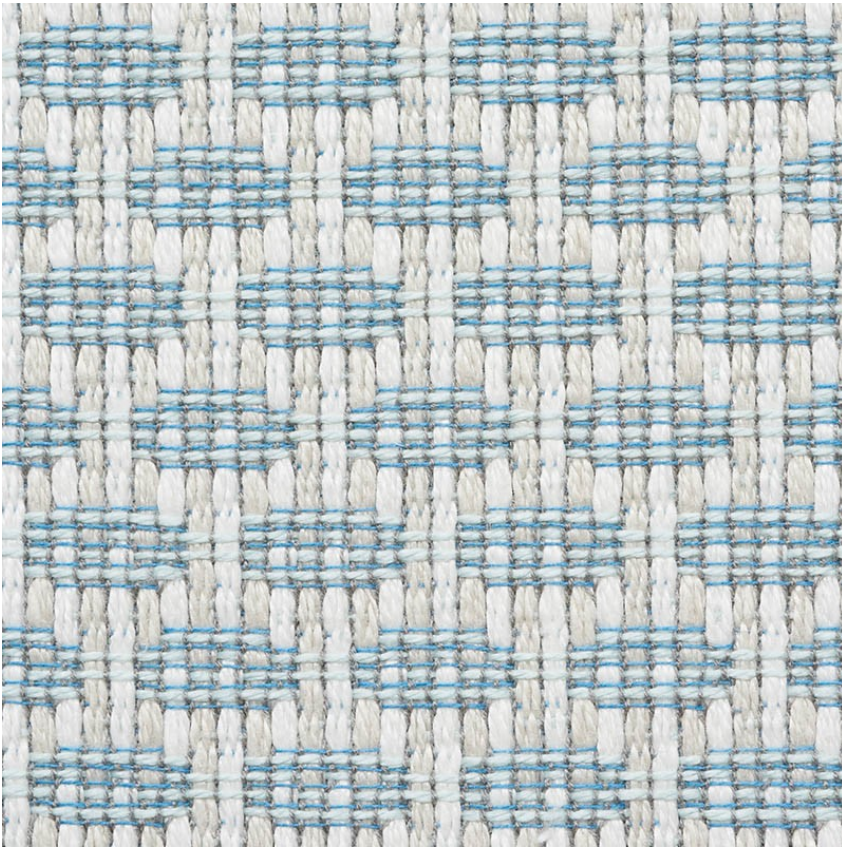

76650

HICKOX

COLOR: SKY TYPE: FABRIC

WHAT MAKES THIS SPECIAL

Made with natural linen, this logic-defying, small-scale woven can be used inside or out. It resists fading, moisture, stains and mildew.

To check stock and price, request a physical memo, reserve or place an order, sign in to your account on www.fschumacher.com or our iOS app, or give us a call at **1-800-673-4221**

WIDTH
55 1/8" (140CM)

VERTICAL REPEAT
7/8" (2CM)

CONTENT
89% LINEN, 11% ACRYLIC

LIGHT FASTNESS
6 YR GUAR

HORIZONTAL REPEAT
1" (3CM)

MATCH
STRAIGHT

PERFORMANCE
N/A

COUNTRY OF FINISH
FRANCE