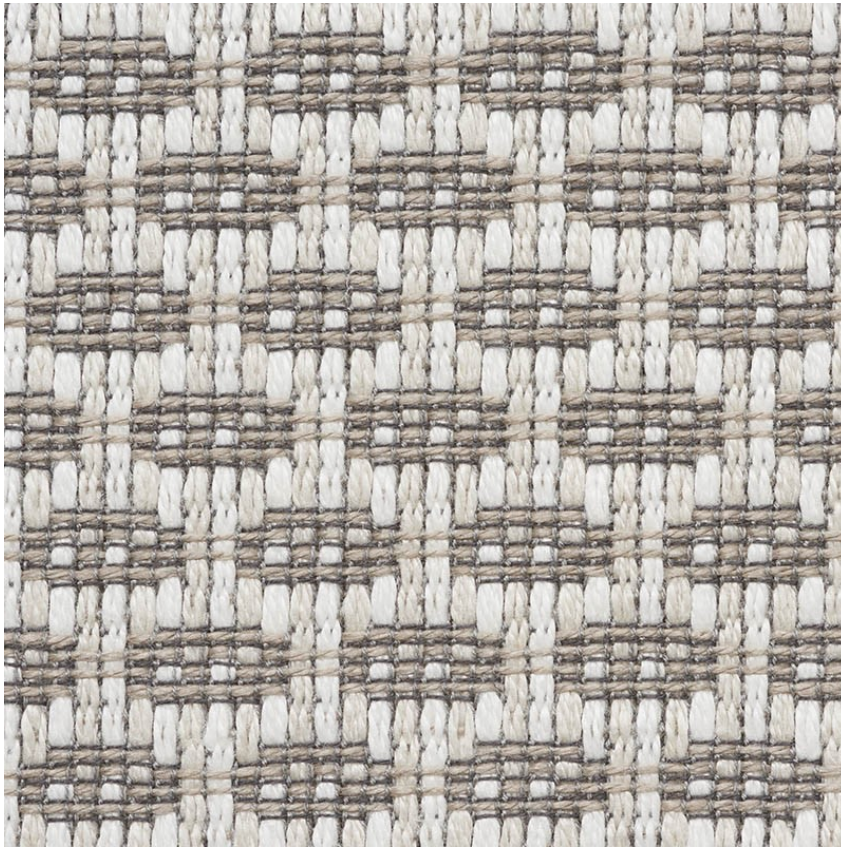

76652

HICKOX

COLOR: NATURAL TYPE: FABRIC

WHAT MAKES THIS SPECIAL

Made with natural linen, this logic-defying, small-scale woven can be used inside or out. It resists fading, moisture, stains and mildew.

To check stock and price, request a physical memo, reserve or place an order, sign in to your account on www.fschumacher.com or our iOS app, or give us a call at **1-800-673-4221**

WIDTH
55 1/8" (140CM)

VERTICAL REPEAT
7/8" (2CM)

CONTENT
89% LINEN, 11% ACRYLIC

LIGHT FASTNESS
6 YR GUAR

HORIZONTAL REPEAT
1" (3CM)

MATCH
STRAIGHT

PERFORMANCE
N/A

COUNTRY OF FINISH
FRANCE