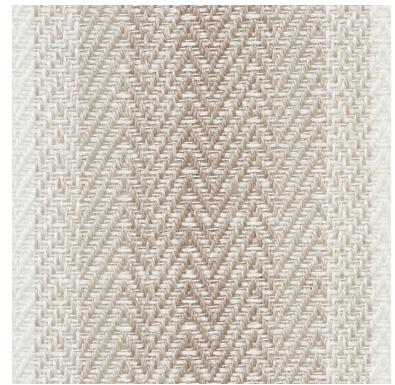

76662

COLADA STRIPE

COLOR: NATURAL TYPE: FABRIC

WHAT MAKES THIS SPECIAL

It's hard to believe that natural, stylish linen can be weatherproof, but this appealing medium-scale stripe is just that. Indoors or out, it resists fading, moisture, stains and mildew.

VERTICAL REPEAT
NONE

CONTENT
91% LINEN, 9% ACRYLIC

LIGHT FASTNESS
6 YR GUAR

HORIZONTAL REPEAT
13 7/8" (35CM)

MATCH
STRAIGHT

PERFORMANCE
MARTINDALE 14,000

COUNTRY OF FINISH
FRANCE

SCHUMACHER