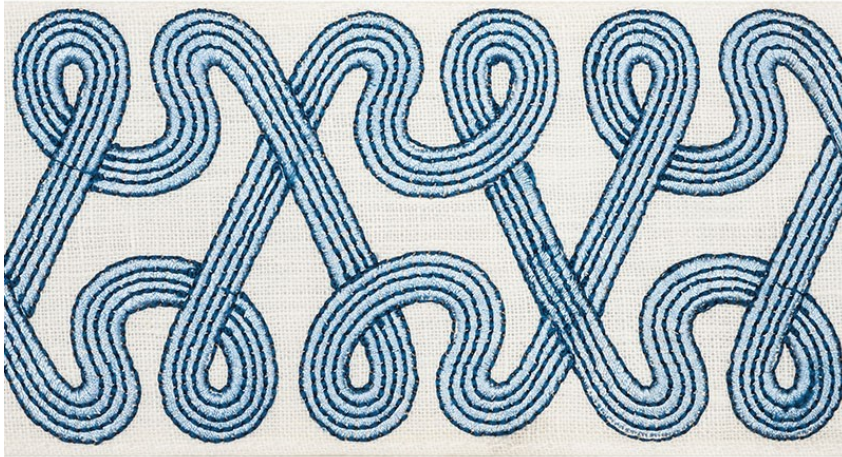

76731

FREEFORM TAPE

COLOR: SKY TYPE: TRIM

WHAT MAKES THIS SPECIAL

A whirling, twirling linear design that is beautifully embroidered on a linen ground, Freeform Tape is a fabulous finishing touch for pillows, upholstery and window treatments.

To check stock and price, request a physical memo, reserve or place an order, sign in to your account on www.fschumacher.com or our iOS app, or give us a call at **1-800-673-4221**

WIDTH

3 1/8" (8CM)

VERTICAL REPEAT

NONE

CONTENT

90% LINEN, 10% VISCOSE

LIGHT FASTNESS

N/A

HORIZONTAL REPEAT

3 7/8" (10CM)

MATCH