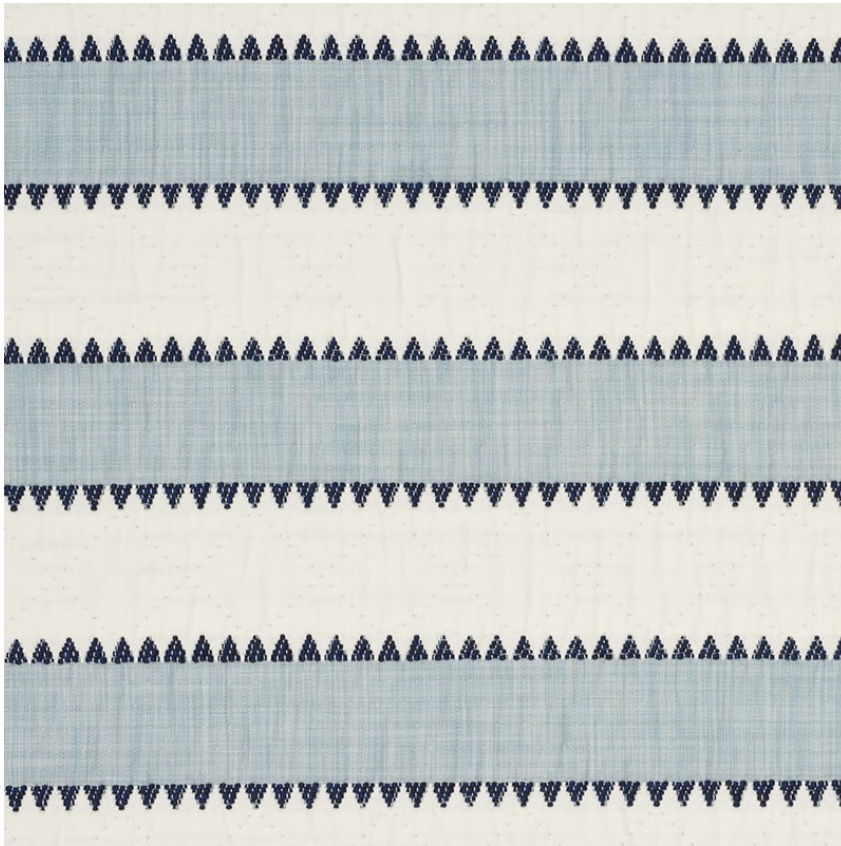

76750

ISOLDE STRIPE

COLOR: SKY TYPE: FABRIC

**WHAT MAKES THIS SPECIAL**

A graphic, sawtooth stripe matelassé that's just the right proportion for any kind of upholstery. Plus, it's reversible to give you even more options.

**WIDTH**  
52 1/2" (133CM)

**VERTICAL REPEAT**  
3 3/4" (10CM)

**CONTENT**  
72% COTTON, 22%  
ACRYLIC, 6% WOOL

**LIGHT FASTNESS**  
N/A

**HORIZONTAL REPEAT**  
1 3/4" (4CM)

**MATCH**  
STRAIGHT

**PERFORMANCE**  
N/A